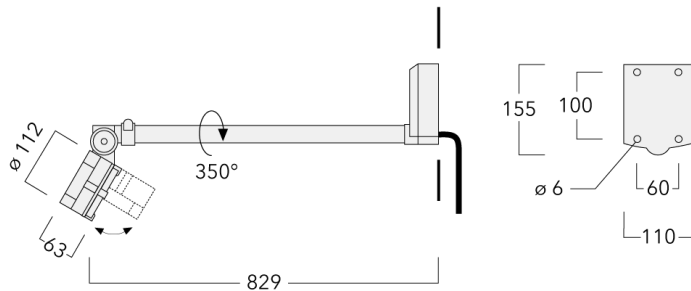

FLC121 LED - support mural

Spécifications

Description du matériel

Corps	Corps en fonte d'aluminium, visserie inox avec traitement PCS
Lentille	Verre de sécurité
Couleurs	Peinture poudre disponible avec 35 couleurs différents
Joint	Joint silicone CCG®
Visserie	PCS Inox avec recouvrement polymère
IP	IP55
IK	IK07
Protection contre la corrosion	5CE

Description électrique

Alimentation électrique	220-240V / 50-60 Hz
Driver	Driver électronique séparé thermiquement

Informations complémentaires

Durée de vie	Ta=25° L90B10 > 90000h
Classe d'efficacité énergétique	C-D

WE-EF LUMIERE

ZAC de Chesnes Nord, 6 Rue de Brisson, CS80330, 38290 Satolas et Bonce - Téléphone: +33 4 74 99 14 44

info.france@we-ef.com - <https://we-ef.com/fr>

Sous réserve de modifications techniques et d'erreurs. - Généré le 23/10/2024