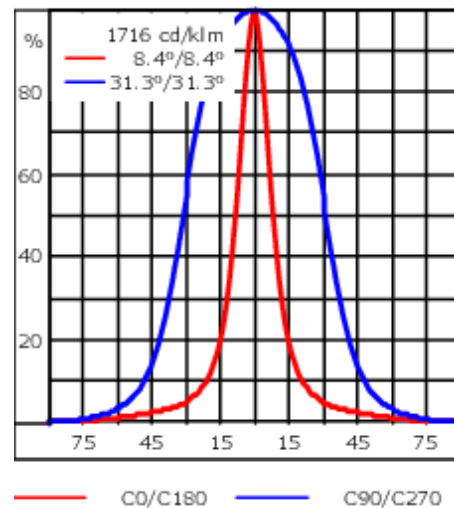

FLC121 LED - support mural

Spécifications

Description du matériel

Corps	Corps en fonte d'aluminium, visserie inox avec traitement PCS
Lentille	Verre de sécurité
Couleurs	Peinture poudre disponible avec 35 couleurs différents
Joint	Joint silicone CCG®
Visserie	PCS Inox avec recouvrement polymère
IP	IP55
IK	IK07
Protection contre la corrosion	5CE

Description électrique

Alimentation électrique	220-240V / 50-60 Hz
Driver	Driver électronique séparé thermiquement

Informations complémentaires

Durée de vie	Ta=25° L90B10 > 90000h
Classe d'efficacité énergétique	C-D

WE-EF LUMIERE

ZAC de Chesnes Nord, 6 Rue de Brisson, CS80330, 38290 Satolas et Bonce - Téléphone: +33 4 74 99 14 44

info.france@we-ef.com - <https://we-ef.com/fr>

Sous réserve de modifications techniques et d'erreurs. - Généré le 23/10/2024