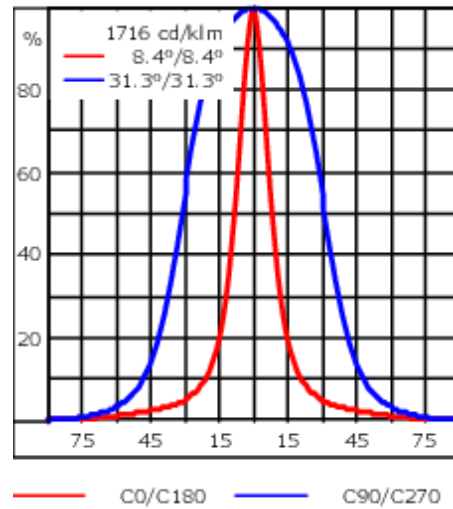

Specifications

Material description

Body	Marine-grade, all-aluminium construction
Lens	Safety glass lens
Colours	RAL9004 Signal black RAL9007 Grey aluminium RAL7016 Anthracite grey RAL9016 Traffic white
Gasket	Silicone CCG® Controlled Compression Gasket
Fasteners	PCS hardware
Ingress protection	IP66
Impact resistance	IK07
Corrosion resistance	5CE

Electrical description

Power supply	220-240V / 50-60 Hz
Driver / Ballast	Integral EC electronic converter in thermally-separated compartment

Additional information

Lifetime	Ta=25° L90B10 > 90000h