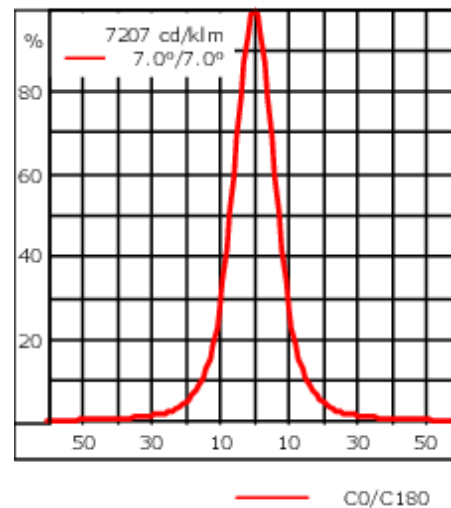

FLC121 LED - Wall bracket

Specifications

Material description

Body	Marine-grade, die-cast aluminium alloy
Lens	Safety glass lens
Colours	RAL9004 Signal black RAL9006 White aluminium RAL9007 Grey aluminium RAL7016 Anthracite grey RAL9016 Traffic white
Gasket	Silicone rubber gaskets
Fasteners	PCS Polymer Coated Stainless Steel Hardware
Ingress protection	IP55
Impact resistance	IK07
Corrosion resistance	5CE

Electrical description

Power supply	220-240V / 50-60 Hz
Driver / Ballast	Integral EC electronic converter in thermally-separated compartment
Surge protection	1/2 kV

Additional information

Lifetime	Ta=25° L90B10 > 90000h
Energy efficiency class	C-D (Light source)

WE-EF LEUCHTEN GmbH

Töpinger Straße 16, 29646 Bispingen, Germany - Phone: +49 5194 909-0

info@we-ef.com - <https://we-ef.com>

Subject to technical changes and errors. - Generated on 23/10/2024