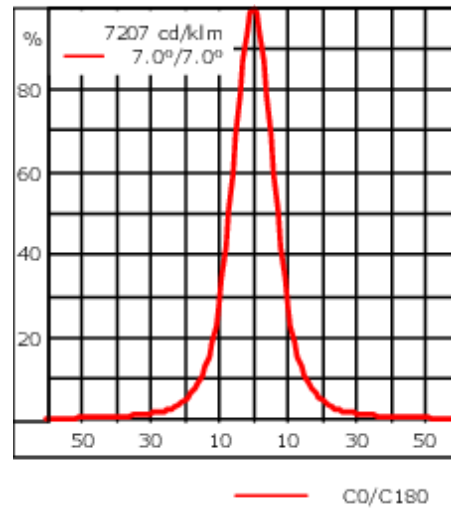

FLC121 LED - Wall bracket

Specifications

Material description

Body	Marine-grade, die-cast aluminium alloy
Lens	Safety glass lens
Colours	RAL9004 Signal black RAL9006 White aluminium RAL9007 Grey aluminium RAL7016 Anthracite grey RAL9016 Traffic white
Gasket	Silicone CCG® Controlled Compression Gasket
Fasteners	PCS Polymer Coated Stainless Steel Hardware
Ingress protection	IP55
Impact resistance	IK07
Corrosion resistance	5CE

Electrical description

Power supply	220-240V / 50-60 Hz
Driver / Ballast	Integral EC electronic converter in thermally-separated compartment
Surge protection	1/2 kV

Additional information

Lifetime	Ta=25° L90B10 > 90000h
Energy efficiency class	C-D (Light source)

Fagerhult Lighting Ltd

33-34 Dolben Street, SE1 0UQ London, United Kingdom

<https://we-ef.com/uk>

Subject to technical changes and errors. - Generated on 23/11/2024