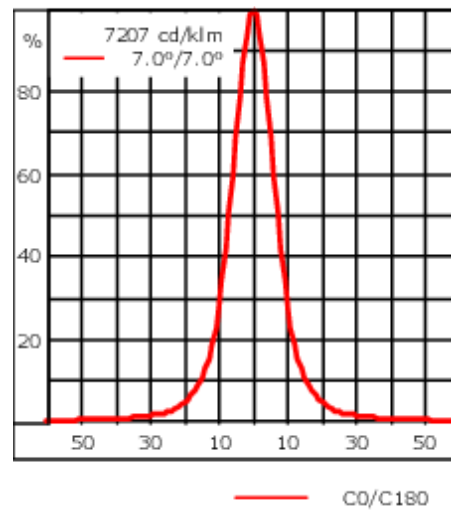

FLC121 LED - Wall bracket

Specifications

Material description

Body	Marine-grade, die-cast aluminium alloy
Lens	Safety glass lens
Colours	RAL9004 Signal black RAL9006 White aluminium RAL9007 Grey aluminium RAL7016 Anthracite grey RAL9016 Traffic white
Gasket	Silicone CCG® Controlled Compression Gasket
Fasteners	PCS Polymer Coated Stainless Steel Hardware
Ingress protection	IP55
Impact resistance	IK07
Corrosion resistance	5CE

Electrical description

Power supply	220-240V / 50-60 Hz
Driver / Ballast	Integral EC electronic converter in thermally-separated compartment
Surge protection	1/2 kV

Additional information

Lifetime	Ta=25° L90B10 > 90000h
Energy efficiency class	C-D (Light source)

Fagerhult Lighting Ltd

33-34 Dolben Street, SE1 0UQ London, United Kingdom

<https://we-ef.com/uk>

Subject to technical changes and errors. - Generated on 23/10/2024