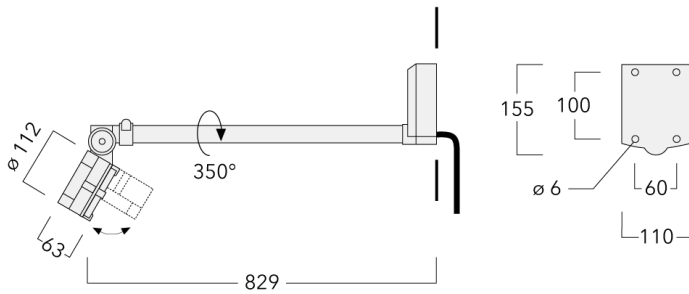

FLC121 LED - Wall bracket

Specifications

Material description

Body	Marine-grade, die-cast aluminium alloy
Lens	Safety glass lens
Colours	RAL9004 Signal black RAL9006 White aluminium RAL9007 Grey aluminium RAL7016 Anthracite grey RAL9016 Traffic white
Gasket	Silicone CCG® Controlled Compression Gasket
Fasteners	PCS Polymer Coated Stainless Steel Hardware
Ingress protection	IP55
Impact resistance	IK07
Corrosion resistance	5CE

Electrical description

Power supply	220-240V / 50-60 Hz
Driver / Ballast	Integral EC electronic converter in thermally-separated compartment
Surge protection	1/2 kV

Additional information

Lifetime	Ta=25° L90B10 > 90000h
Energy efficiency class	C-D (Light source)

Fagerhult Lighting Ltd

33-34 Dolben Street, SE1 0UQ London, United Kingdom

<https://we-ef.com/uk>

Subject to technical changes and errors. - Generated on 23/11/2024