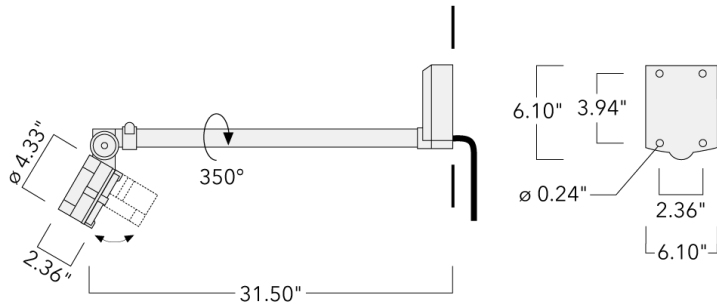

FLC121 LED - Wall bracket

Specifications

Material description

Body	Marine-grade, all-aluminium construction
Lens	Clear tempered glass lens.
Colors	 RAL9004 Black RAL9007 Grey Metallic RAL9016 White RAL8019 Dark Bronze
Gasket	Silicone rubber gasket
Fasteners	PCS Polymer Coated Stainless Steel hardware
Ingress protection	IP55
Impact resistance	IK07
Corrosion resistance	5CE

Electrical description

Power supply	Integral [ECG] electronic 0-10 V dimmable driver in 120-277 universal voltage
Driver / Ballast	Integral EC electronic converter in thermally-separated compartment
Surge protection	Integral 10kV Surge Protector

WE-EF LIGHTING USA, LLC

410-D Keystone Drive, 15086 Warrendale, PA 15086 - Phone: +1 724 742 0030

customersupport.usa@we-ef.com - <https://we-ef.com/us>

Subject to technical changes and errors. - Generated on 11/23/2024