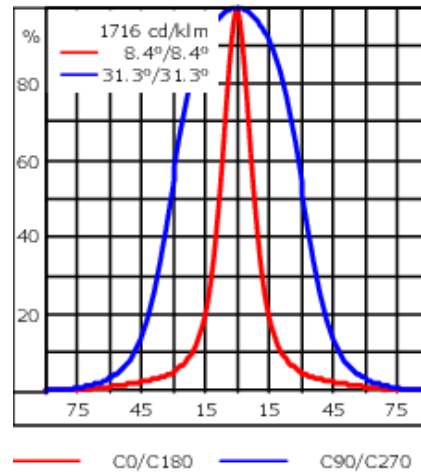

FLC121 LED - Wall bracket

Specifications

Material description

Body	Marine-grade, all-aluminium construction
Lens	Clear tempered glass lens.
Colors	 RAL9004 Black RAL9007 Grey Metallic RAL9016 White RAL8019 Dark Bronze
Gasket	Silicone rubber gasket
Fasteners	PCS Polymer Coated Stainless Steel hardware
Ingress protection	IP55
Impact resistance	IK07
Corrosion resistance	5CE

Electrical description

Power supply	Integral [ECG] electronic 0-10 V dimmable driver in 120-277 universal voltage
Driver / Ballast	Integral EC electronic converter in thermally-separated compartment
Surge protection	Integral 10kV Surge Protector

WE-EF LIGHTING USA, LLC

410-D Keystone Drive, 15086 Warrendale, PA 15086 - Phone: +1 724 742 0030

customersupport.usa@we-ef.com - <https://we-ef.com/us>

Subject to technical changes and errors. - Generated on 11/23/2024