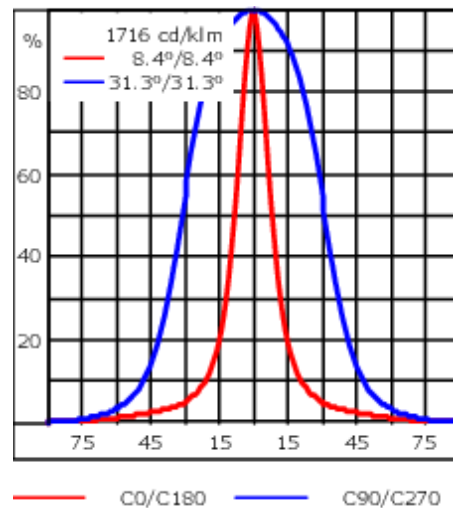

FLC121 LED - support mural

Spécifications

Description du matériel

Corps	Corps en fonte d'aluminium, visserie inox avec traitement PCS
Lentille	Verre de sécurité
Couleurs	Peinture poudre disponible avec 35 couleurs différents
Joint	Joint silicone CCG®
Visserie	PCS Inox avec recouvrement polymère
IP	IP55
IK	IK07
Protection contre la corrosion	5CE

Description électrique

Alimentation électrique	220-240V / 50-60 Hz
Driver	Driver électronique séparé thermiquement

Informations complémentaires

Durée de vie	Ta=25° L90B10 > 90000h
Classe d'efficacité énergétique	C-D

WE-EF LUMIERE

ZAC de Chesnes Nord, 6 Rue de Brisson, CS80330, 38290 Satolas et Bonce - Téléphone: +33 4 74 99 14 44

info.france@we-ef.com - <https://we-ef.com/fr>

Sous réserve de modifications techniques et d'erreurs. - Généré le 23/11/2024