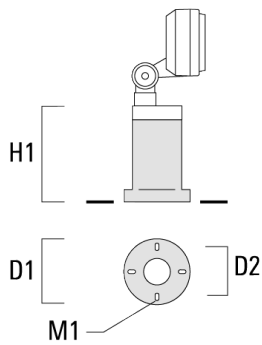

Subject to technical changes and errors. - Generated on 23/11/2024

Mounting Accessories

Ground spike EF

| Description | Part ID | H1 | Weight (kg) |
|----------------------------------|----------|-----|-------------|
| Ground spike EF1-2/M5 for FLD100 | 145-9196 | 270 | 1.00 |

Short post EM

| Description | Part ID | D1 | D2 | H1 | M1 | Weight (kg) |
|---------------------|----------|-----|-----|-----|----|-------------|
| Short post EM1-2/M5 | 145-9200 | 160 | 130 | 200 | 9 | 1.10 |