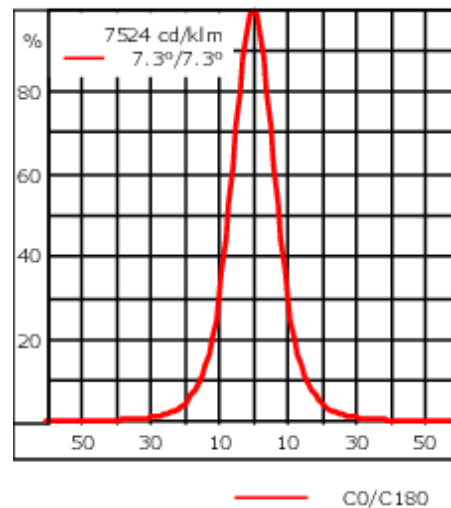

Specifications

Material description

Body	Marine-grade, die-cast aluminium alloy
Lens	Safety glass lens
Colours	RAL9004 Signal black RAL9006 White aluminium RAL9007 Grey aluminium RAL7016 Anthracite grey RAL9016 Traffic white
Gasket	Silicone CCG_R_ Controlled Compression Gasket
Fasteners	PCS Polymer Coated Stainless Steel Hardware
Ingress protection	IP66
Impact resistance	IK07
Corrosion resistance	5CE

Electrical description

Power supply	220-240V / 50-60 Hz
Driver / Ballast	Integral ECG control gear
Surge protection	1/2 kV

Additional information

Lifetime	Ta=25° L90B10 > 90000h
Energy efficiency class	C-D (Light source)

WE-EF LEUCHTEN GmbH

Töpinger Straße 16, 29646 Bispingen, Germany - Phone: +49 5194 909-0
info@we-ef.com - <https://we-ef.com>

Subject to technical changes and errors. - Generated on 23/11/2024