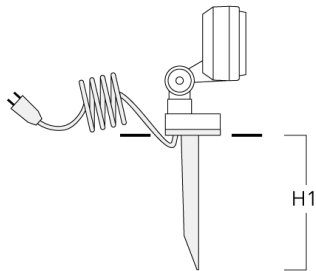

Subject to technical changes and errors. - Generated on 23/11/2024

Mounting Accessories

Ground spike EF

| Description | Part ID | H1 | Weight (kg) |
|----------------------------------|----------|-----|-------------|
| Ground spike EF1-2/M5 for FLD100 | 145-9196 | 270 | 1.00 |