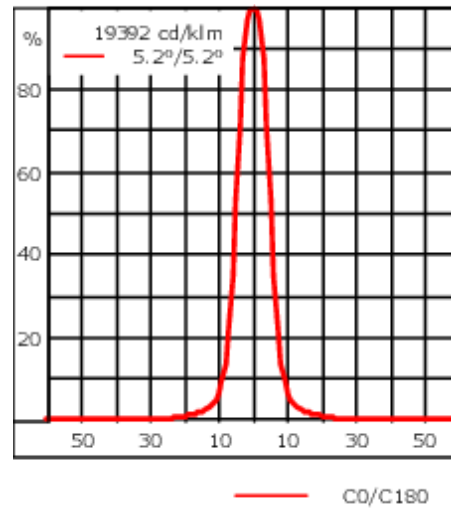

Spécifications

Description du matériel

Corps	Corps en fonte d'aluminium, visserie inox avec traitement PCS
Lentille	Verre de sécurité
Couleurs	RAL9004 Noir de sécurité RAL9007 Aluminium gris RAL7016 Gris anthracite RAL9016 Blanc signalisation
Joint	Joint silicone CCG_R_
Visserie	PCS Inox avec recouvrement polymère
IP	IP66
IK	IK07
Protection contre la corrosion	5CE

Description électrique

Alimentation électrique	220-240V / 50-60 Hz
Driver	Driver électronique