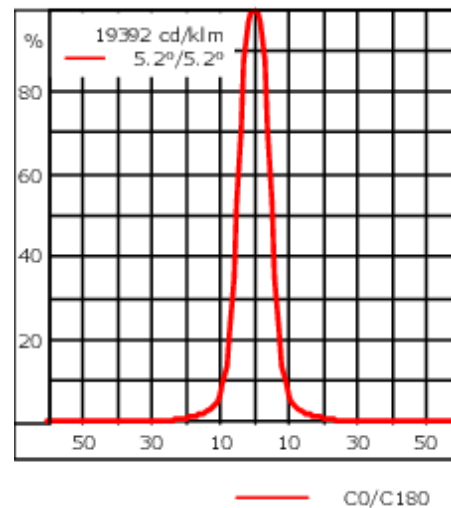

FLD121 LED Surface mounted

Specifications

Material description

Body	Marine-grade, die-cast aluminium alloy
Lens	Safety glass lens
Colours	RAL9004 Signal black RAL9007 Grey aluminium RAL7016 Anthracite grey RAL9016 Traffic white
Gasket	Silicone CCG® Controlled Compression Gasket
Fasteners	PCS hardware
Ingress protection	IP66
Impact resistance	IK07
Corrosion resistance	5CE

Electrical description

Power supply	220-240V / 50-60 Hz
Driver / Ballast	Integral EC electronic converter in thermally-separated compartment

Additional information

Lifetime	T_a=25° L90B10 > 90000h