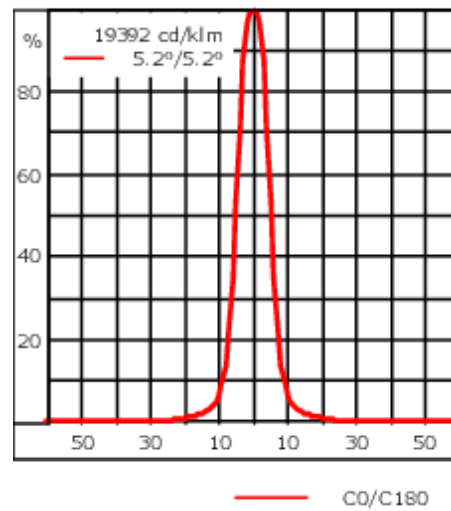

Specifications

Material description

Body	Marine-grade, die-cast aluminium alloy
Lens	Safety glass lens
Colours	RAL9004 Signal black RAL9007 Grey aluminium RAL7016 Anthracite grey RAL9016 Traffic white
Gasket	Silicone CCG® Controlled Compression Gasket
Fasteners	PCS hardware
Ingress protection	IP66
Impact resistance	IK07
Corrosion resistance	5CE

Electrical description

Power supply	220-240V / 50-60 Hz
Driver / Ballast	Integral EC electronic converter in thermally-separated compartment

Additional information

Lifetime	T_a=25° L90B10 > 90000h