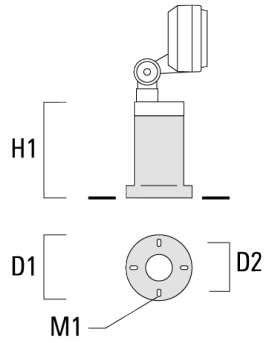

145-9507

we-ef

FLD121 LED Surface mounted

Short post

Description	Part ID	D1	D2	H1	M1	Weight (kg)
Short post EM1-2/M5	145-9200	160	130	200	9	1.10