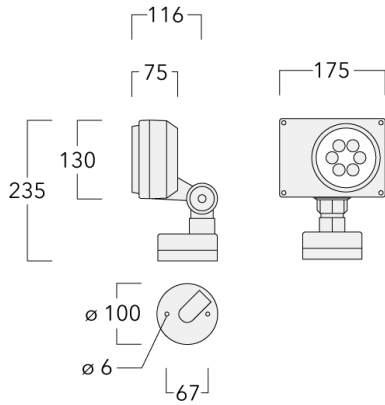

Specifications

Material description

Body	Marine-grade, die-cast aluminium alloy
Lens	Safety glass lens
Colours	RAL9004 Signal black RAL9007 Grey aluminium RAL7016 Anthracite grey RAL9016 Traffic white
Gasket	Silicone CCG® Controlled Compression Gasket
Fasteners	PCS hardware
Ingress protection	IP66
Impact resistance	IK07
Corrosion resistance	5CE

Electrical description

Power supply	220-240V / 50-60 Hz
Driver / Ballast	Integral EC electronic converter in thermally-separated compartment

Additional information

Lifetime	T_a=25° L90B10 > 90000h