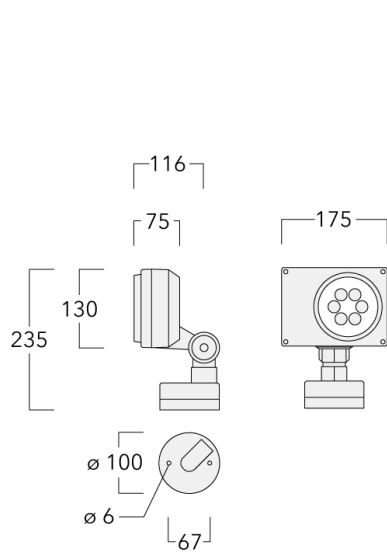

FLD121 LED Surface mounted

Specifications

Material description

Body	Marine-grade, die-cast aluminium alloy
Lens	Safety glass lens
Colours	RAL9004 Signal black RAL9007 Grey aluminium RAL7016 Anthracite grey RAL9016 Traffic white
Gasket	Silicone CCG® Controlled Compression Gasket
Fasteners	PCS hardware
Ingress protection	IP66
Impact resistance	IK07
Corrosion resistance	5CE

Electrical description

Power supply	220-240V / 50-60 Hz
Driver / Ballast	Integral EC electronic converter in thermally-separated compartment

Additional information

Lifetime	T_a=25° L90B10 > 90000h