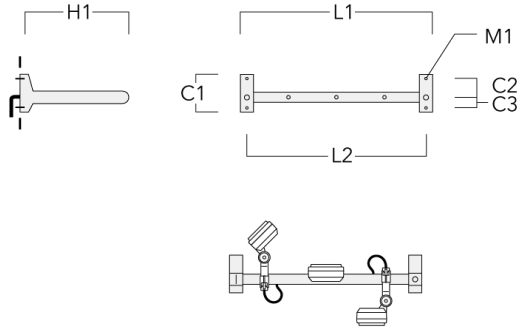

FLD121 LED RAIL66

Description	Part ID	C1	C2	C3	H1	M1	Weight (kg)	L1	L2
3 Mains outlets (L=1650)	310-9240	220	120	60	600	13	13.30	1650	1570