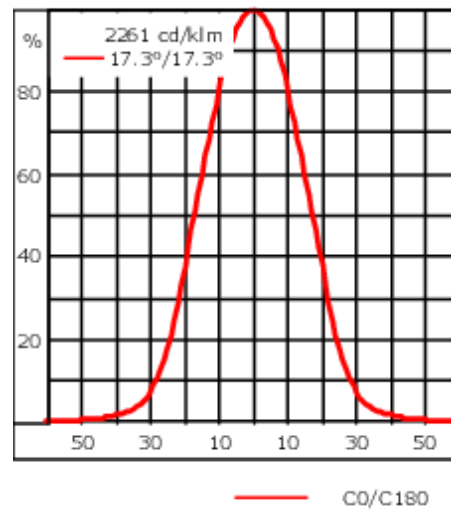

Including 0,4 m of flexible cable enclosed in stainless conduit, in-line connector and mounting clamp for installation to RAIL66 mounting system.

Weight	2.60 kg
Light distribution	symmetric, medium beam [M]
Light source	LED-6/12W / 700 mA - 3000 K
CRI	80
Power supply	EC
LEDs	6
Rated input power	14.5 W

Nominal Lumen (lm)

LED Lumen	290
Total Lumen	1740
Tj	85

Rated lumens (lm)

LED Lumen	242.3
Total Lumen	1454.1
Ta	25

Specifications

Material description

Body	Marine-grade, die-cast aluminium alloy
Lens	Safety glass lens
Colours	<ul style="list-style-type: none"> RAL9004 Signal black RAL9006 White aluminium RAL9007 Grey aluminium RAL7016 Anthracite grey RAL9016 Traffic white
Gasket	Silicone rubber gasket
Fasteners	PCS Polymer Coated Stainless Steel Hardware
Ingress protection	IP66
Impact resistance	IK07
Corrosion resistance	5CE