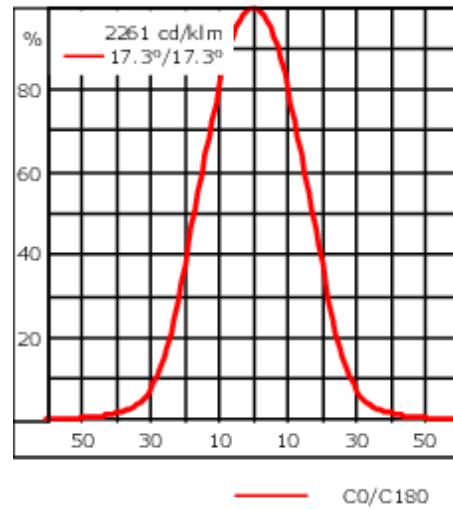

Nominal Lumen (lm)

LED Lumen	310
Total Lumen	1860
Tj	85

Rated lumens (lm)

LED Lumen	259.1
Total Lumen	1554.3
Ta	25

145-9510

FLD121 LED RAIL66

we-ef

Specifications