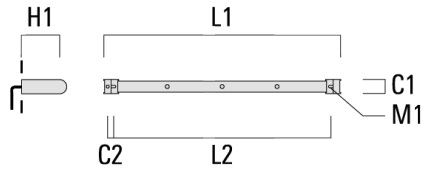

FLD121 LED RAIL66

Description	Part ID	C1	C2	H1	M1	Weight (kg)	L1	L2
3 Mains outlets (L=1650)	310-9302	75	30	200	12	7.20	1650	1545