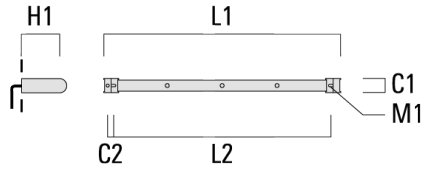

3 Mains outlets (L=1150)	310-9301	75	30	200	12	5.90	1150	1045