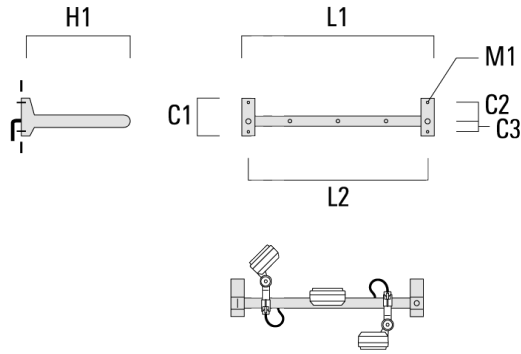

FLD121 LED RAIL66

Description	Part ID	C1	C2	C3	H1	M1	Weight (kg)	L1	L2
3 Mains outlets (L=1650)	310-9243	220	120	60	600	13	13.30	1650	1570