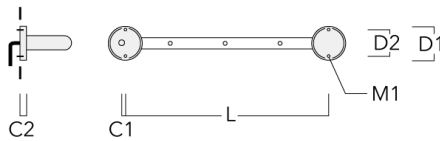

<https://we-ef.com/asia>

Subject to technical changes and errors. - Generated on 23/10/2024

FLD121 LED RAIL66

Description	Part ID	C1
Linear spread lens EO-180	145-9533	101

Flood lens

Description	Part ID	C1
Flood lens EO-360	145-9534	101

Mounting Accessories

Flat Surface Fitters

Description	Part ID	C1	C2	D1	D2	L	M1	Weight (kg)
Surface fitters (pair)	310-9290	20	30	180	140	1070	9	1.70

Column Fitters

Description	Part ID	C1	C2	L	M1	Weight (kg)
Column fitters (pair)	310-9294	30	100	1115	12	0.90