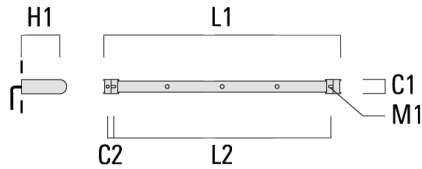

FLD121 LED RAIL66

Description	Part ID	C1	C2	H1	M1	Weight (kg)	L1	L2
2 Mains outlets (L=1150)	310-9300	75	30	200	12	5.90	1150	1045