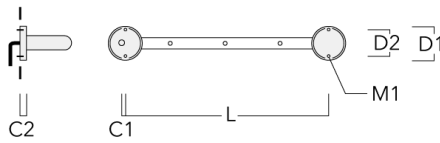

<https://we-ef.com/asia>

Subject to technical changes and errors. - Generated on 23/10/2024

FLD121 LED RAIL66

Description	Part ID	C1
Linear spread lens EO-180	145-9533	101

Flood lens

Description	Part ID	C1
Flood lens EO-360	145-9534	101

Mounting Accessories

Flat Surface Fitters

Description	Part ID	C1	C2	D1	D2	L	M1	Weight (kg)
Surface fitters (pair)	310-9290	20	30	180	140	1070	9	1.70

Column Fitters

Description	Part ID	C1	C2	L	M1	Weight (kg)
Column fitters (pair)	310-9294	30	100	1115	12	0.90