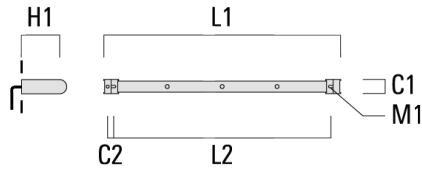

FLD121 LED RAIL66

Description	Part ID	C1	C2	H1	M1	Weight (kg)	L1	L2
2 Mains outlets (L=1150)	310-9300	75	30	200	12	5.90	1150	1045