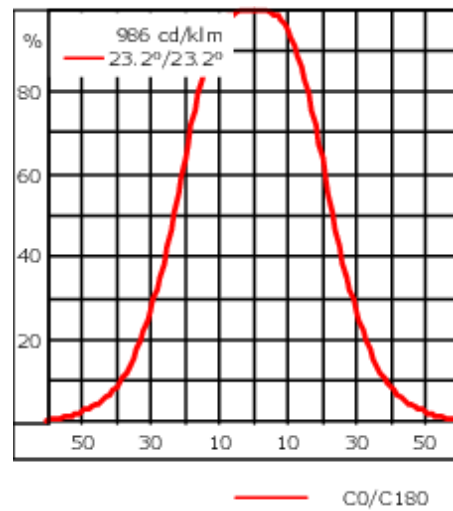

Specifications

Material description

Body	Marine-grade, die-cast aluminium alloy
Lens	Safety glass lens
Colours	RAL9004 Signal black RAL9007 Grey aluminium RAL7016 Anthracite grey RAL9016 Traffic white
Gasket	Silicone CCG® Controlled Compression Gasket
Fasteners	PCS hardware
Ingress protection	IP66
Impact resistance	IK07
Corrosion resistance	5CE

Electrical description

Power supply	220-240V / 50-60 Hz
Driver / Ballast	Integral EC electronic converter in thermally-separated compartment

Additional information

WE-EF LIGHTING (Thailand) Co., Ltd.

57 Moo 5, Kingkaew Rd., Bangplee, 10540 Samutprakarn - Phone: +66 2 738 96 20 - Fax: +66 2 738 96 29

<https://we-ef.com/asia>

Subject to technical changes and errors. - Generated on 23/10/2024