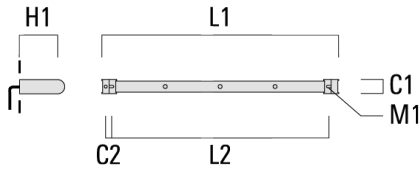

FLD121 LED RAIL66

Description	Part ID	C1	C2	H1	M1	Weight (kg)	L1	L2
3 Mains outlets (L=1650)	310-9302	75	30	200	12	7.20	1650	1545