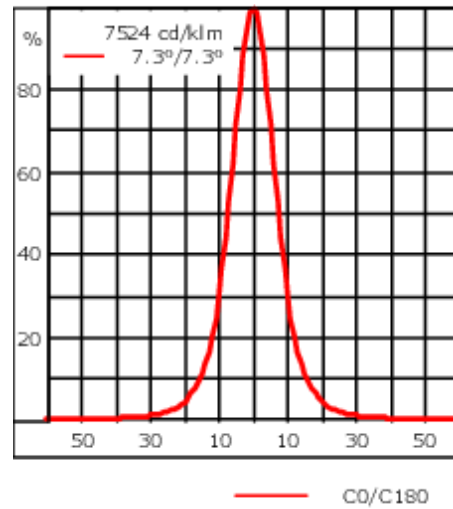

145-9513

FLD121 LED RAIL66

we-ef

Specifications

Material description

Body	Marine-grade, die-cast aluminium alloy
Lens	Safety glass lens
Colours	RAL9004 Signal black RAL9007 Grey aluminium RAL7016 Anthracite grey RAL9016 Traffic white
Gasket	Silicone CCG® Controlled Compression Gasket
Fasteners	PCS hardware
Ingress protection	IP66
Impact resistance	IK07
Corrosion resistance	5CE

Electrical description

Power supply	220-240V / 50-60 Hz
Driver / Ballast	Integral EC electronic converter in thermally-separated compartment

Additional information

WE-EF LIGHTING (Thailand) Co., Ltd.

57 Moo 5, Kingkaew Rd., Bangplee, 10540 Samutprakarn - Phone: +66 2 738 96 20 - Fax: +66 2 738 96 29

<https://we-ef.com/asia>

Subject to technical changes and errors. - Generated on 23/10/2024