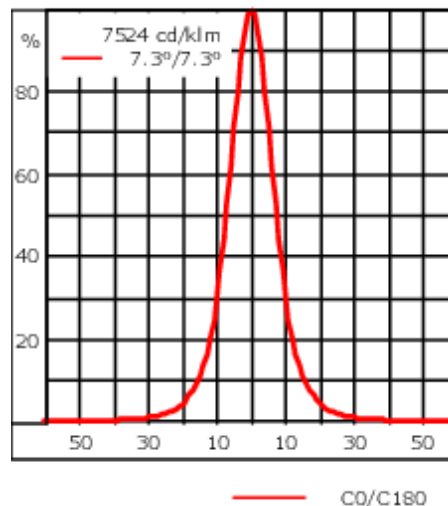

Specifications

Material description

Body	Marine-grade, die-cast aluminium alloy
Lens	Safety glass lens
Colours	RAL9004 Signal black RAL9007 Grey aluminium RAL7016 Anthracite grey RAL9016 Traffic white
Gasket	Silicone CCG® Controlled Compression Gasket
Fasteners	PCS hardware
Ingress protection	IP66
Impact resistance	IK07
Corrosion resistance	5CE

Electrical description

Power supply	220-240V / 50-60 Hz
Driver / Ballast	Integral EC electronic converter in thermally-separated compartment

Additional information

Lifetime	T_a=25° L90B10 > 90000h