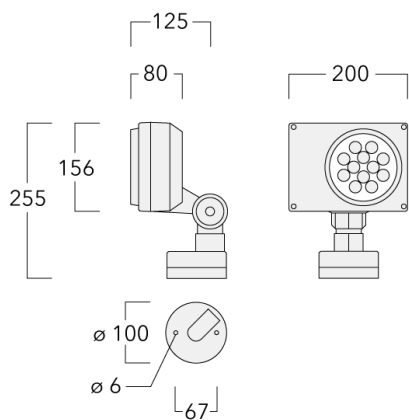

Specifications

Material description

Body	Marine-grade, die-cast aluminium alloy
Lens	Safety glass lens
Colours	RAL9004 Signal black RAL9007 Grey aluminium RAL7016 Anthracite grey RAL9016 Traffic white
Gasket	Silicone CCG® Controlled Compression Gasket
Fasteners	PCS hardware
Ingress protection	IP66
Impact resistance	IK07
Corrosion resistance	5CE

Electrical description

Power supply	220-240V / 50-60 Hz
Driver / Ballast	Integral EC electronic converter in thermally-separated compartment

Additional information

Lifetime	T_a=25° L90B10 > 90000h