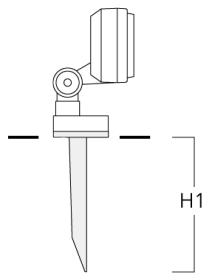

Ground spike EF1 (without cable and plug)	145-9198	270	0.40