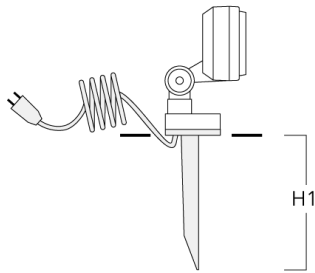

Mounting Accessories

Ground spike

Description	Part ID	H1	Weight (kg)
Ground spike EF1 (including cable and plug)	145-9196	270	1.00

Ground spike EF1 (without cable and plug)	145-9198	270	0.40
---	----------	-----	------