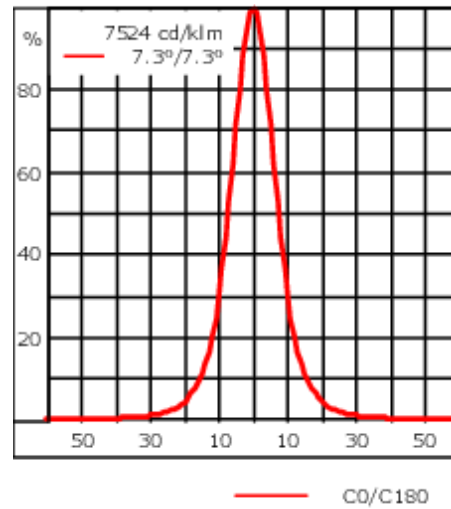

Specifications

Material description

Body	Marine-grade, die-cast aluminium alloy
Lens	Safety glass lens
Colours	RAL9004 Signal black RAL9007 Grey aluminium RAL7016 Anthracite grey RAL9016 Traffic white
Gasket	Silicone CCG® Controlled Compression Gasket
Fasteners	PCS hardware
Ingress protection	IP66
Impact resistance	IK07
Corrosion resistance	5CE

Electrical description

Power supply	220-240V / 50-60 Hz
Driver / Ballast	Integral EC electronic converter in thermally-separated compartment

Additional information

Lifetime	T_a=25° L90B10 > 90000h