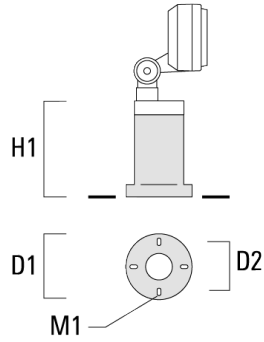

145-9553

**we-ef**

**FLD131 LED Surface mounted**

---

Description	Part ID	D1	D2	H1	M1	Weight (kg)
Short post EM1-2/M5	145-9200	160	130	200	9	1.10

---

**WE-EF LIGHTING (Thailand) Co., Ltd.**

57 Moo 5, Kingkaew Rd., Bangplee, 10540 Samutprakarn - Phone: +66 2 738 96 20 - Fax: +66 2 738 96 29