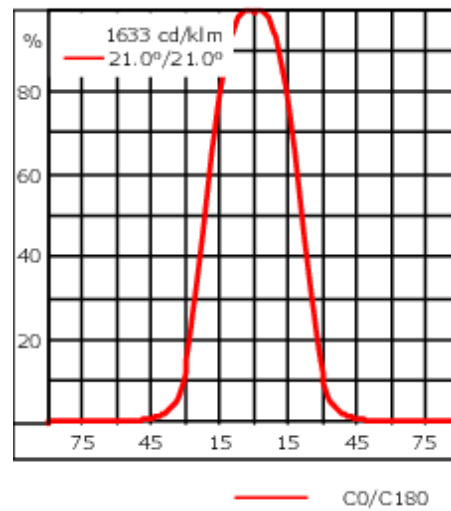

FLD111 LED Surface mounted

Specifications

Material description

Body	Marine-grade, die-cast aluminium alloy
Lens	Safety glass lens
Colours	RAL9004 Signal black RAL9007 Grey aluminium RAL7016 Anthracite grey RAL9016 Traffic white
Gasket	Silicone CCG® Controlled Compression Gasket
Fasteners	PCS hardware
Ingress protection	IP66
Impact resistance	IK07
Corrosion resistance	5CE

Electrical description

Power supply	220-240V / 50-60 Hz
Driver / Ballast	Integral EC electronic converter in thermally-separated compartment

Additional information

Lifetime	T_a=25° L90B10 > 90000h