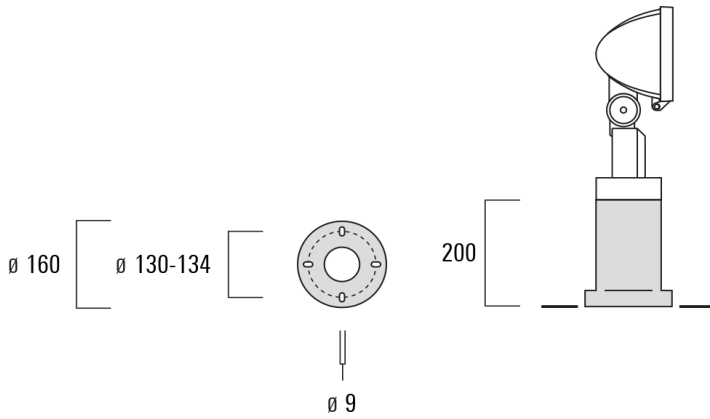

| | |
|----------|-------------------------------------|
| Lifetime | T _a =25° L90B10 > 90000h |
|----------|-------------------------------------|

Mounting Accessories

Ground spike

| Description | Part ID | H1 | Weight (kg) |
|---|----------|-----|-------------|
| Ground spike EF1 (including cable and plug) | 145-9196 | 270 | 1.00 |

| | | | |
|---|----------|-----|------|
| Ground spike EF1 (without cable and plug) | 145-9198 | 270 | 0.40 |
|---|----------|-----|------|

145-9795

we-ef

FLD111 LED Surface mounted

Short post

| Description | Part ID | Weight (kg) |
|--------------------------------|----------|-------------|
| Short post EM1-2/M8 for FLB141 | 146-0253 | 1.70 |