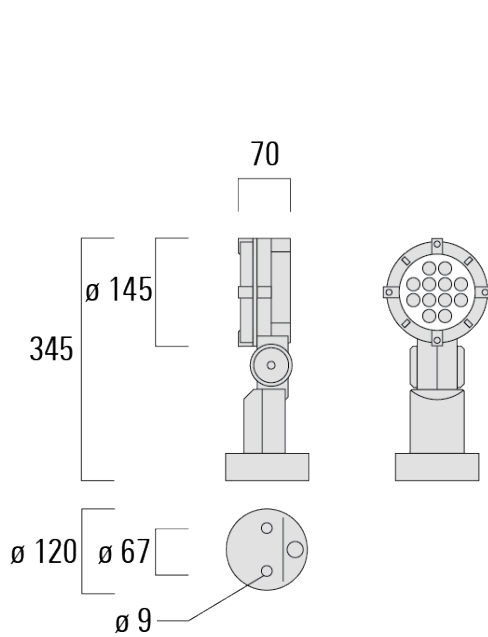

Specifications

Material description

Body	Marine-grade, die-cast aluminium alloy
Lens	Safety glass lens
Colours	RAL9004 Signal black RAL9007 Grey aluminium RAL7016 Anthracite grey RAL9016 Traffic white
Gasket	Silicone CCG® Controlled Compression Gasket
Fasteners	PCS hardware
Ingress protection	IP66
Impact resistance	IK07
Corrosion resistance	5CE
Windage	0.041 m²

Electrical description

Power supply	220-240V / 50-60 Hz
Driver / Ballast	Integral EC electronic converter in thermally-separated compartment