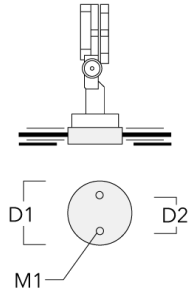

146-0403+146-0418

we-ef

FLC131 LED Surface mounted

Junction box

Description	Part ID	D1	D2	M1	Weight (kg)
Junction box JB1	310-9000	135	67	9	1.6

WE-EF LIGHTING (Thailand) Co., Ltd.

57 Moo 5, Kingkaew Rd., Bangplee, 10540 Samutprakarn - Phone: +66 2 738 96 20 - Fax: +66 2 738 96 29

<https://we-ef.com/asia>

Subject to technical changes and errors. - Generated on 23/11/2024