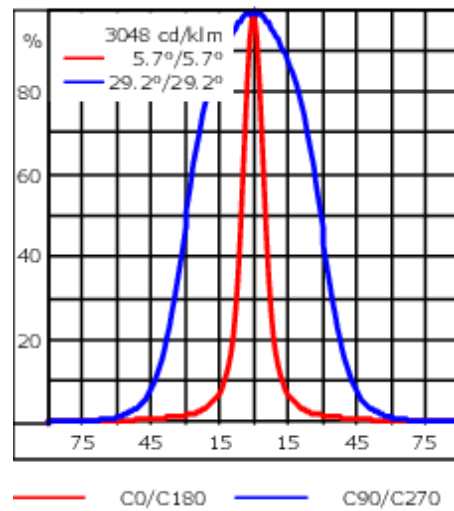

Specifications

Material description

Body	Marine-grade, die-cast aluminium alloy
Lens	Safety glass lens
Colours	RAL9004 Signal black RAL9007 Grey aluminium RAL7016 Anthracite grey RAL9016 Traffic white
Gasket	Silicone CCG® Controlled Compression Gasket
Fasteners	PCS hardware
Ingress protection	IP66
Impact resistance	IK07
Corrosion resistance	5CE
Windage	0.041 m²

Electrical description

Power supply	220-240V / 50-60 Hz
Driver / Ballast	Integral EC electronic converter in thermally-separated compartment