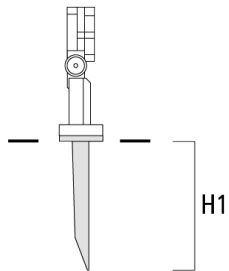

Ground spike EF1 (without cable and plug)	146-0250	270	0.40