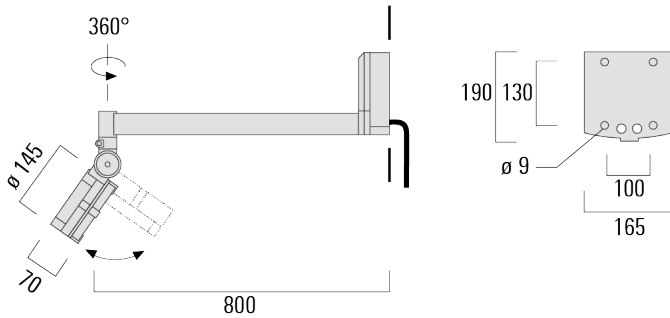

FLC131 LED Wall bracket

Specifications

Material description

Body	Marine-grade, all-aluminium construction
Lens	Safety glass lens
Colours	RAL9004 Signal black RAL9007 Grey aluminium RAL7016 Anthracite grey RAL9016 Traffic white
Gasket	Silicone CCG® Controlled Compression Gasket
Fasteners	PCS hardware
Ingress protection	IP55
Impact resistance	IK07
Corrosion resistance	5CE

Electrical description

Power supply	220-240V / 50-60 Hz
Driver / Ballast	Integral EC electronic converter in thermally-separated compartment

Additional information

Lifetime	Ta=25° L90B10 > 90000h