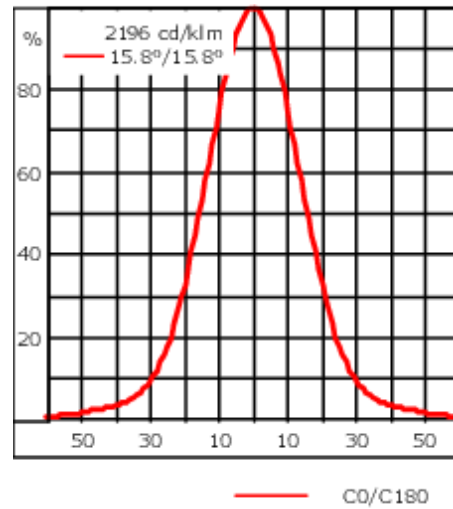

FLC131 LED Wall bracket

Specifications

Material description

Body	Marine-grade, all-aluminium construction
Lens	Safety glass lens
Colours	RAL9004 Signal black RAL9007 Grey aluminium RAL7016 Anthracite grey RAL9016 Traffic white
Gasket	Silicone CCG® Controlled Compression Gasket
Fasteners	PCS hardware
Ingress protection	IP55
Impact resistance	IK07
Corrosion resistance	5CE

Electrical description

Power supply	220-240V / 50-60 Hz
Driver / Ballast	Integral EC electronic converter in thermally-separated compartment

Additional information

Lifetime	Ta=25° L90B10 > 90000h