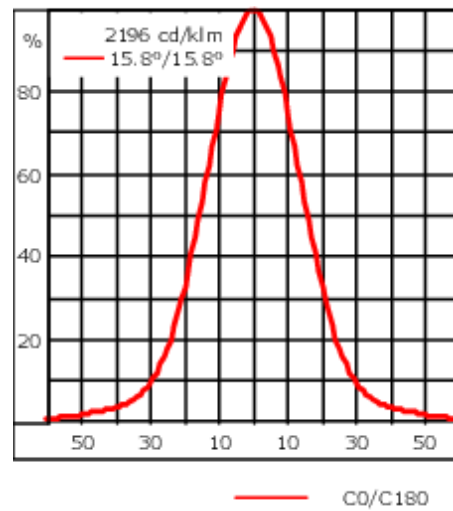

FLC131 LED - Wall bracket

Specifications

Material description

Body	Marine-grade, die-cast aluminium alloy
Lens	Safety glass lens
Colours	RAL9004 Signal black RAL9006 White aluminium RAL9007 Grey aluminium RAL7016 Anthracite grey RAL9016 Traffic white
Gasket	Silicone CCG® Controlled Compression Gasket
Fasteners	PCS Polymer Coated Stainless Steel Hardware
Ingress protection	IP55
Impact resistance	IK07
Corrosion resistance	1

Electrical description

Power supply	220-240V / 50-60 Hz
Driver / Ballast	Integral EC electronic converter in thermally-separated compartment
Surge protection	1/2 kV

Additional information

Lifetime	Ta=25° L90B10 > 90000h
Energy efficiency class	C-D (Light source)

WE-EF LEUCHTEN GmbH

Töpinger Straße 16, 29646 Bispingen, Germany - Phone: +49 5194 909-0

info@we-ef.com - <https://we-ef.com>

Subject to technical changes and errors. - Generated on 23/10/2024