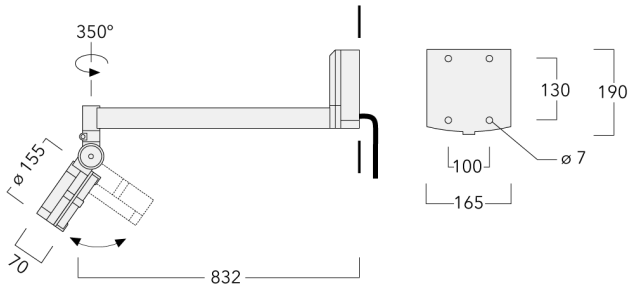

FLC131 LED - Wall bracket

Specifications

Material description

Body	Marine-grade, die-cast aluminium alloy
Lens	Safety glass lens
Colours	RAL9004 Signal black RAL9006 White aluminium RAL9007 Grey aluminium RAL7016 Anthracite grey RAL9016 Traffic white
Gasket	Silicone CCG® Controlled Compression Gasket
Fasteners	PCS Polymer Coated Stainless Steel Hardware
Ingress protection	IP55
Impact resistance	IK07
Corrosion resistance	1

Electrical description

Power supply	220-240V / 50-60 Hz
Driver / Ballast	Integral EC electronic converter in thermally-separated compartment
Surge protection	1/2 kV

Additional information

Lifetime	Ta=25° L90B10 > 90000h
Energy efficiency class	C-D (Light source)