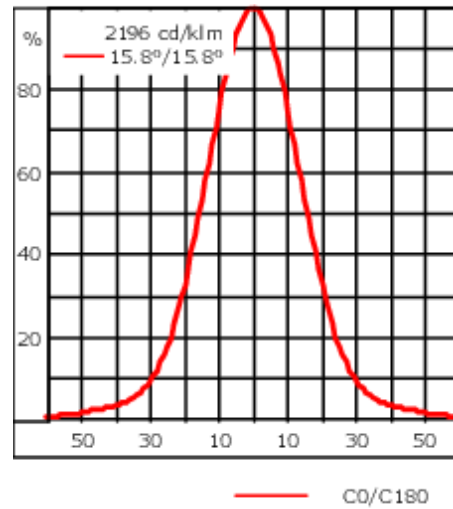

FLC131 LED - Wall bracket

Specifications

Material description

Body	Marine-grade, die-cast aluminium alloy
Lens	Safety glass lens
Colours	RAL9004 Signal black RAL9006 White aluminium RAL9007 Grey aluminium RAL7016 Anthracite grey RAL9016 Traffic white
Gasket	Silicone CCG® Controlled Compression Gasket
Fasteners	PCS Polymer Coated Stainless Steel Hardware
Ingress protection	IP55
Impact resistance	IK07
Corrosion resistance	1

Electrical description

Power supply	220-240V / 50-60 Hz
Driver / Ballast	Integral EC electronic converter in thermally-separated compartment
Surge protection	1/2 kV

Additional information

Lifetime	Ta=25° L90B10 > 90000h
Energy efficiency class	C-D (Light source)