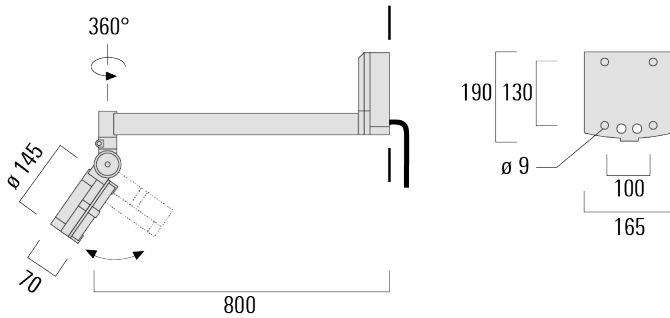

146-0408

FLC131 LED Wall bracket

we-ef

Specifications

Material description

Body	Marine-grade, all-aluminium construction
Lens	Safety glass lens
Colours	RAL9004 Signal black RAL9007 Grey aluminium RAL7016 Anthracite grey RAL9016 Traffic white
Gasket	Silicone CCG® Controlled Compression Gasket
Fasteners	PCS hardware
Ingress protection	IP55
Impact resistance	IK07
Corrosion resistance	5CE

Electrical description

Power supply	220-240V / 50-60 Hz
Driver / Ballast	Integral EC electronic converter in thermally-separated compartment

Additional information

Lifetime	Ta=25° L90B10 > 90000h

WE-EF LIGHTING (Thailand) Co., Ltd.

57 Moo 5, Kingkaew Rd., Bangplee, 10540 Samutprakarn - Phone: +66 2 738 96 20 - Fax: +66 2 738 96 29

<https://we-ef.com/asia>

Subject to technical changes and errors. - Generated on 23/11/2024