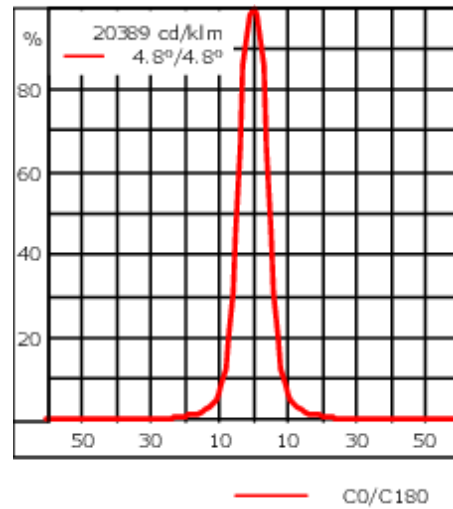

146-0408

FLC131 LED Wall bracket

we-ef

Specifications

Material description

Body	Marine-grade, all-aluminium construction
Lens	Safety glass lens
Colours	RAL9004 Signal black RAL9007 Grey aluminium RAL7016 Anthracite grey RAL9016 Traffic white
Gasket	Silicone CCG® Controlled Compression Gasket
Fasteners	PCS hardware
Ingress protection	IP55
Impact resistance	IK07
Corrosion resistance	5CE

Electrical description

Power supply	220-240V / 50-60 Hz
Driver / Ballast	Integral EC electronic converter in thermally-separated compartment

Additional information

Lifetime	Ta=25° L90B10 > 90000h

WE-EF LIGHTING (Thailand) Co., Ltd.

57 Moo 5, Kingkaew Rd., Bangplee, 10540 Samutprakarn - Phone: +66 2 738 96 20 - Fax: +66 2 738 96 29

<https://we-ef.com/asia>

Subject to technical changes and errors. - Generated on 23/11/2024