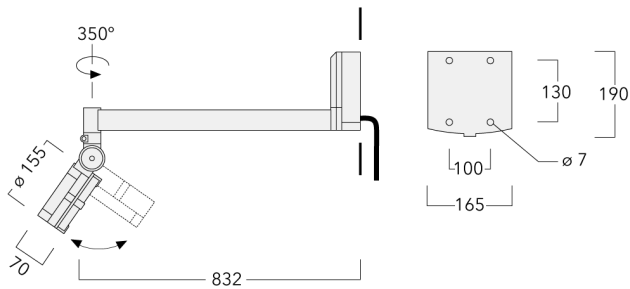

FLC131 LED - Wall bracket

Specifications

Material description

Body	Marine-grade, die-cast aluminium alloy
Lens	Safety glass lens
Colours	RAL9004 Signal black RAL9006 White aluminium RAL9007 Grey aluminium RAL7016 Anthracite grey RAL9016 Traffic white
Gasket	Silicone CCG® Controlled Compression Gasket
Fasteners	PCS Polymer Coated Stainless Steel Hardware
Ingress protection	IP55
Impact resistance	IK07
Corrosion resistance	1

Electrical description

Power supply	220-240V / 50-60 Hz
Driver / Ballast	Integral EC electronic converter in thermally-separated compartment
Surge protection	1/2 kV

Additional information

Lifetime	Ta=25° L90B10 > 90000h
Energy efficiency class	C-D (Light source)

WE-EF LEUCHTEN GmbH

Töpinger Straße 16, 29646 Bispingen, Germany - Phone: +49 5194 909-0
info@we-ef.com - <https://we-ef.com>

Subject to technical changes and errors. - Generated on 23/11/2024