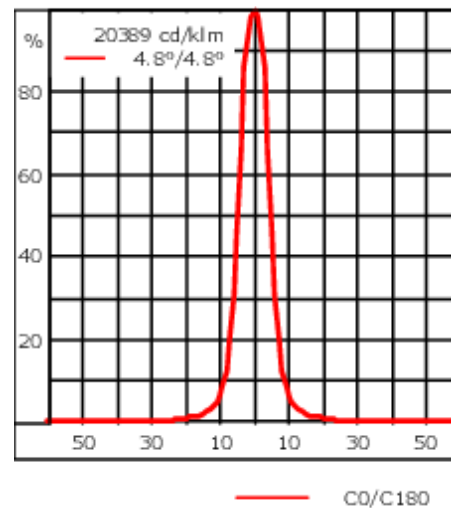

FLC131 LED - Wall bracket

Specifications

Material description

Body	Marine-grade, die-cast aluminium alloy
Lens	Safety glass lens
Colours	RAL9004 Signal black RAL9006 White aluminium RAL9007 Grey aluminium RAL7016 Anthracite grey RAL9016 Traffic white
Gasket	Silicone CCG® Controlled Compression Gasket
Fasteners	PCS Polymer Coated Stainless Steel Hardware
Ingress protection	IP55
Impact resistance	IK07
Corrosion resistance	1

Electrical description

Power supply	220-240V / 50-60 Hz
Driver / Ballast	Integral EC electronic converter in thermally-separated compartment
Surge protection	1/2 kV

Additional information

Lifetime	Ta=25° L90B10 > 90000h
Energy efficiency class	C-D (Light source)

WE-EF LEUCHTEN GmbH

Töpinger Straße 16, 29646 Bispingen, Germany - Phone: +49 5194 909-0
info@we-ef.com - <https://we-ef.com>

Subject to technical changes and errors. - Generated on 23/11/2024