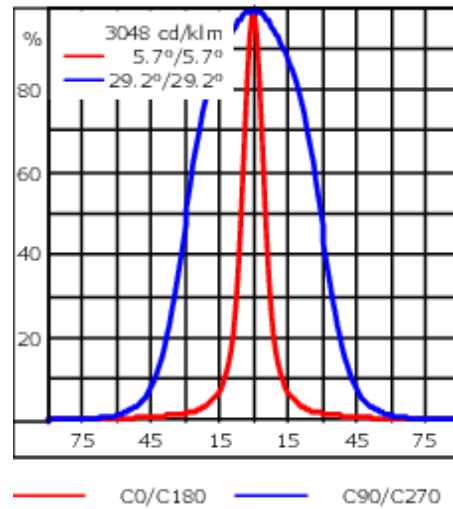

FLC131 LED Wall bracket

Specifications

Material description

Body	Marine-grade, all-aluminium construction
Lens	Safety glass lens
Colours	RAL9004 Signal black RAL9007 Grey aluminium RAL7016 Anthracite grey RAL9016 Traffic white
Gasket	Silicone CCG® Controlled Compression Gasket
Fasteners	PCS hardware
Ingress protection	IP55
Impact resistance	IK07
Corrosion resistance	5CE

Electrical description

Power supply	220-240V / 50-60 Hz
Driver / Ballast	Integral EC electronic converter in thermally-separated compartment

Additional information

Lifetime	Ta=25° L90B10 > 90000h