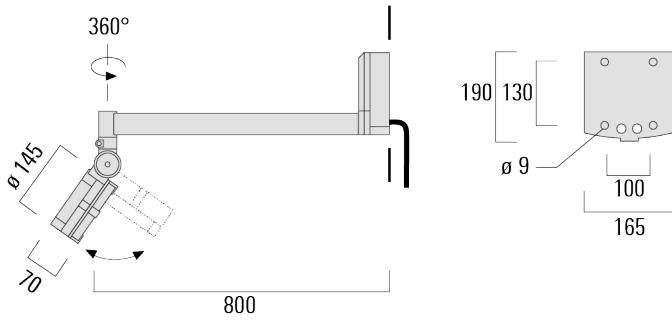

FLC131 LED Wall bracket

Specifications

Material description

Body	Marine-grade, all-aluminium construction
Lens	Safety glass lens
Colours	RAL9004 Signal black RAL9007 Grey aluminium RAL7016 Anthracite grey RAL9016 Traffic white
Gasket	Silicone CCG® Controlled Compression Gasket
Fasteners	PCS hardware
Ingress protection	IP55
Impact resistance	IK07
Corrosion resistance	5CE

Electrical description

Power supply	220-240V / 50-60 Hz
Driver / Ballast	Integral EC electronic converter in thermally-separated compartment

Additional information

Lifetime	Ta=25° L90B10 > 90000h