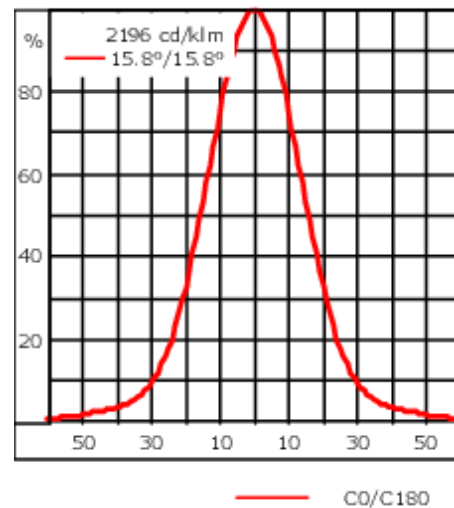

Specifications

Material description

Body	Marine-grade die-cast aluminium alloy
Lens	Safety glass lens
Colours	RAL9004 Signal black RAL9006 White aluminium RAL9007 Grey aluminium RAL7016 Anthracite grey RAL9016 Traffic white
Gasket	Silicone rubber gasket
Fasteners	PCS Polymer Coated Stainless Steel Hardware
Ingress protection	IP66
Impact resistance	IK07
Corrosion resistance	5CE

Electrical description

Power supply	220-240V / 50-60 Hz
Driver / Ballast	Integral EC electronic converter in thermally-separated compartment
Surge protection	1/2 kV

Additional information

Lifetime	Ta=25° L90B10 > 90000h
Energy efficiency class	C-D (Light source)

Fagerhult Lighting Ltd

33-34 Dolben Street, SE1 0UQ London, United Kingdom

<https://we-ef.com/uk>

Subject to technical changes and errors. - Generated on 23/10/2024