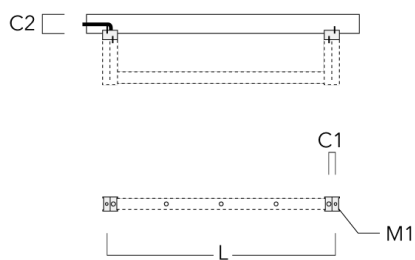

Flat Surface Fitters

Fagerhult Lighting Ltd

33-34 Dolben Street, SE1 0UQ London, United Kingdom

<https://we-ef.com/uk>

Subject to technical changes and errors. - Generated on 23/10/2024

FLC131 LED RAIL66

| Description | Part ID | C1 | C2 | D1 | D2 | L | M1 | Weight (kg) |
|------------------------|----------|----|----|-----|-----|------|----|-------------|
| Surface fitters (pair) | 310-9290 | 20 | 30 | 180 | 140 | 1070 | 9 | 1.70 |

Column Fitters

| Description | Part ID | C1 | C2 | L | M1 | Weight (kg) |
|-----------------------|----------|----|-----|------|----|-------------|
| Column fitters (pair) | 310-9294 | 30 | 100 | 1115 | 12 | 0.90 |