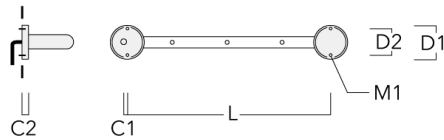

Flat Surface Fitters

Fagerhult Lighting Ltd

33-34 Dolben Street, SE1 0UQ London, United Kingdom

<https://we-ef.com/uk>

Subject to technical changes and errors. - Generated on 23/10/2024

FLC131 LED RAIL66

| Description | Part ID | C1 | C2 | D1 | D2 | L | M1 | Weight (kg) |
|------------------------|----------|----|----|-----|-----|------|----|-------------|
| Surface fitters (pair) | 310-9290 | 20 | 30 | 180 | 140 | 1070 | 9 | 1.70 |