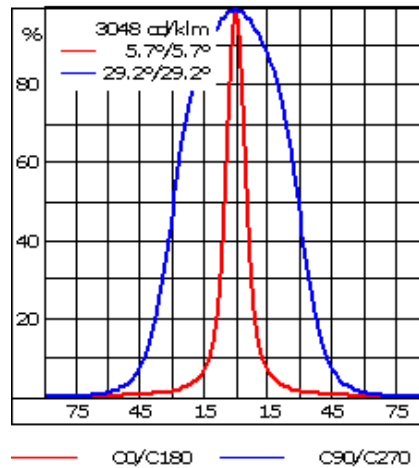

Specifications

Material description

Body	Marine-grade die-cast aluminum alloy
Lens	Clear tempered glass lens
Colors	RAL9004 Black RAL9007 Grey Metallic RAL9016 White RAL8019 Dark Bronze
Gasket	Silicone rubber gasket
Fasteners	PCS Polymer Coated Stainless Steel hardware
Ingress protection	IP66
Impact resistance	IK07
Corrosion resistance	5CE

Electrical description

Power supply	Integral [ECG] electronic driver 120V-277V. 0-10V dimmable, to be specified with order.
Driver / Ballast	Integral EC electronic converter in thermally-separated compartment

WE-EF LIGHTING USA, LLC

410-D Keystone Drive, 15086 Warrendale, PA 15086 - Phone: +1 724 742 0030

customersupport.usa@we-ef.com - <https://we-ef.com/us>

Subject to technical changes and errors. - Generated on 11/23/2024