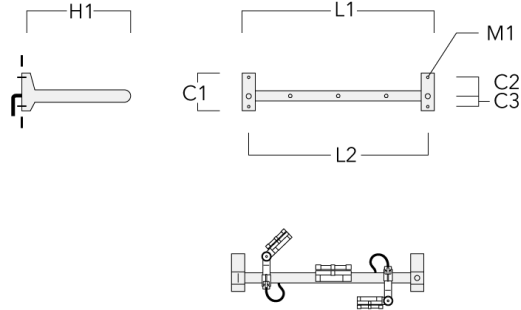

FLC131 LED RAIL66

Cantilever

Description	Part ID	C1	C2	C3	H1	M1	Weight (lb)	L1	L2
2 Mains outlets (L=45.28)	310-9230	8.66	4.72	2.36	23.62	0.51	26.46	45.28	42.13

3 Mains outlets (L=45.28)	310-9232	8.66	4.72	2.36	23.62	0.51	26.46	45.28	42.13