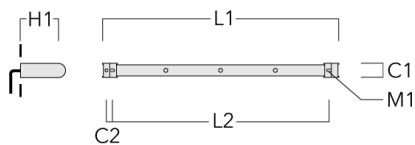

FLC131 LED RAIL66

Linear spread lens

Description	Part ID	C1
IO-180-FLC131-LED	146-0418	4.30

Wallwash lens

Description	Part ID	C1
IO-20-WW-FLC131-LED	146-0645	4.33

WE-EF LIGHTING USA, LLC

410-D Keystone Drive, 15086 Warrendale, PA 15086 - Phone: +1 724 742 0030
customersupport.usa@we-ef.com - <https://we-ef.com/us>
Subject to technical changes and errors. - Generated on 11/23/2024

146-0415+146-0418

we-ef

FLC131 LED RAIL66

Honeycomb louvre

Description	Part ID	C1
IW-FLC131-LED	146-0625	4.33

WE-EF LIGHTING USA, LLC

410-D Keystone Drive, 15086 Warrendale, PA 15086 - Phone: +1 724 742 0030
customersupport.usa@we-ef.com - <https://we-ef.com/us>
Subject to technical changes and errors. - Generated on 11/23/2024

Mounting Accessories

Universal

Description	Part ID	C1	C2	H1	M1	Weight (lb)	L1	L2
2 Mains outlets (L=45.28)	310-9200	3.00	1.20	7.90	0.5	13.00	45.28	41.14

3 Mains outlets (L=45.28)	310-9202	3.00	1.20	7.90	0.5	13.00	45.28	41.14
---------------------------	----------	------	------	------	-----	-------	-------	-------