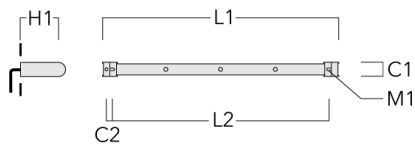

FLC131 LED RAIL66

Linear spread lens

Description	Part ID	C1
IO-180-FLC131-LED	146-0418	4.30

Wallwash lens

Description	Part ID	C1
IO-20-WW-FLC131-LED	146-0645	4.33

WE-EF LIGHTING USA, LLC

410-D Keystone Drive, 15086 Warrendale, PA 15086 - Phone: +1 724 742 0030
customersupport.usa@we-ef.com - <https://we-ef.com/us>
Subject to technical changes and errors. - Generated on 11/23/2024

146-0415+146-0418

we-ef

FLC131 LED RAIL66

Honeycomb louvre

Description	Part ID	C1
IW-FLC131-LED	146-0625	4.33

WE-EF LIGHTING USA, LLC

410-D Keystone Drive, 15086 Warrendale, PA 15086 - Phone: +1 724 742 0030
customersupport.usa@we-ef.com - <https://we-ef.com/us>
Subject to technical changes and errors. - Generated on 11/23/2024

Mounting Accessories

Universal

Description	Part ID	C1	C2	H1	M1	Weight (lb)	L1	L2
2 Mains outlets (L=45.28)	310-9200	3.00	1.20	7.90	0.5	13.00	45.28	41.14

3 Mains outlets (L=45.28)	310-9202	3.00	1.20	7.90	0.5	13.00	45.28	41.14
---------------------------	----------	------	------	------	-----	-------	-------	-------