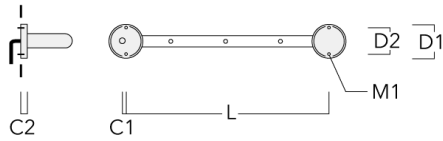

FLC131 LED RAIL66

Flat Surface Fitters

Description	Part ID	C1	C2	D1	D2	L	M1	Weight (lb)
Surface fitters (pair)	310-9290	0.79	1.18	7.1	5.5	42.1	.35	3.70

Column Fitters

Description	Part ID	C1	C2	L	M1	Weight (lb)
Column Fitters (pair)	310-9294	1.20	4.00	43.9	.5	2.00