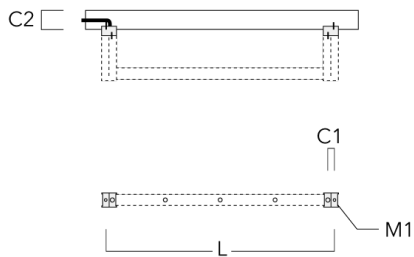

FLC131 LED RAIL66

Flat Surface Fitters

Description	Part ID	C1	C2	D1	D2	L	M1	Weight (lb)
Surface fitters (pair)	310-9290	0.79	1.18	7.1	5.5	42.1	.35	3.70

Column Fitters

Description	Part ID	C1	C2	L	M1	Weight (lb)
Column Fitters (pair)	310-9294	1.20	4.00	43.9	.5	2.00