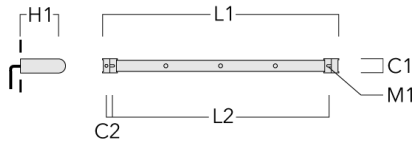

WE-EF LIGHTING USA, LLC

410-D Keystone Drive, 15086 Warrendale, PA 15086 - Phone: +1 724 742 0030
customersupport.usa@we-ef.com - <https://we-ef.com/us>

Subject to technical changes and errors. - Generated on 11/23/2024