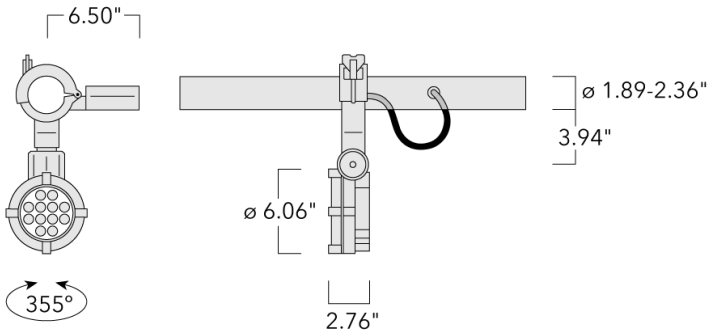

Specify product with 7 Digit product code - Finish Color. Accessories, such as mounting, optical, and electrical, must be specified separately.

Example: XXX-XXXX-9004 (Black)
+ XXX-XXXX (Accessory 1)

Weight	6.80 lb
Light distribution	linear spread, very narrow beam, 'sharp cut-off'
Light source	LED-12/24W / 700 mA - 4000 K
CRI	80
Power supply	electronic gear
LEDs	12
Rated input power	27 W

Nominal Lumen (lm)

LED Lumen	310
Total Lumen	3720
Tj	85

Rated lumens (lm)

LED Lumen	255.3
Total Lumen	3063.5
Ta	25

WE-EF LIGHTING USA, LLC

410-D Keystone Drive, 15086 Warrendale, PA 15086 - Phone: +1 724 742 0030
customersupport.usa@we-ef.com - <https://we-ef.com/us>
Subject to technical changes and errors. - Generated on 11/23/2024