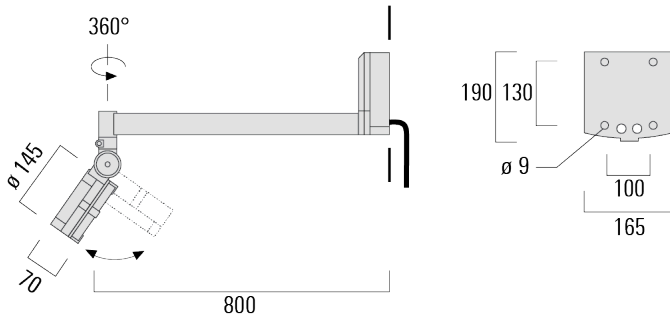

Specifications

Material description

Body	Marine-grade, all-aluminium construction
Lens	Safety glass lens
Colours	RAL9004 Signal black RAL9007 Grey aluminium RAL7016 Anthracite grey RAL9016 Traffic white
Gasket	Silicone CCG® Controlled Compression Gasket
Fasteners	PCS hardware
Ingress protection	IP55
Impact resistance	IK07
Corrosion resistance	5CE

Electrical description

Power supply	220-240V / 50-60 Hz
Driver / Ballast	Integral EC electronic converter in thermally-separated compartment

Additional information

Lifetime	Ta=25° L90B10 > 90000h