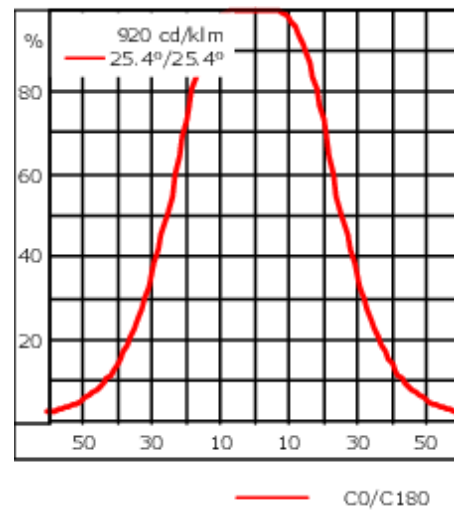

Specifications

Material description

Body	Marine-grade, all-aluminium construction
Lens	Safety glass lens
Colours	RAL9004 Signal black RAL9007 Grey aluminium RAL7016 Anthracite grey RAL9016 Traffic white
Gasket	Silicone CCG® Controlled Compression Gasket
Fasteners	PCS hardware
Ingress protection	IP55
Impact resistance	IK07
Corrosion resistance	5CE

Electrical description

Power supply	220-240V / 50-60 Hz
Driver / Ballast	Integral EC electronic converter in thermally-separated compartment

Additional information

Lifetime	Ta=25° L90B10 > 90000h