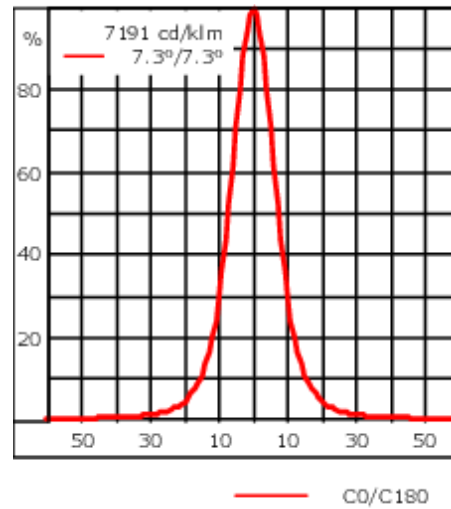

FLC131 LED - Wall bracket

Specifications

Material description

Body	Marine-grade, die-cast aluminium alloy
Lens	Safety glass lens
Colours	RAL9004 Signal black RAL9006 White aluminium RAL9007 Grey aluminium RAL7016 Anthracite grey RAL9016 Traffic white
Gasket	Silicone CCG® Controlled Compression Gasket
Fasteners	PCS Polymer Coated Stainless Steel Hardware
Ingress protection	IP55
Impact resistance	IK07
Corrosion resistance	1

Electrical description

Power supply	220-240V / 50-60 Hz
Driver / Ballast	Integral EC electronic converter in thermally-separated compartment
Surge protection	1/2 kV

Additional information

Lifetime	Ta=25° L90B10 > 90000h
Energy efficiency class	C-D (Light source)

WE-EF LEUCHTEN GmbH

Töpinger Straße 16, 29646 Bispingen, Germany - Phone: +49 5194 909-0
info@we-ef.com - <https://we-ef.com>

Subject to technical changes and errors. - Generated on 27/11/2024