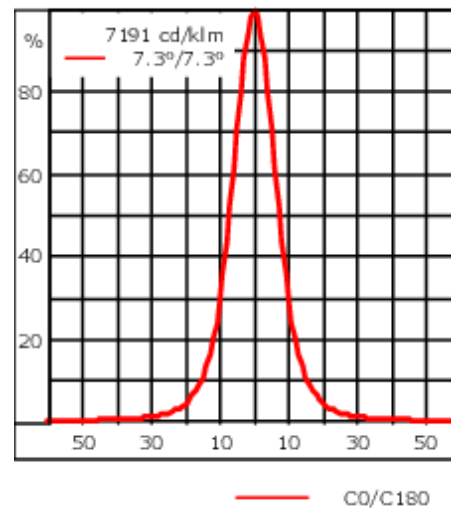

FLC131 LED - Wall bracket

Specifications

Material description

Body	Marine-grade, die-cast aluminium alloy
Lens	Safety glass lens
Colours	RAL9004 Signal black RAL9006 White aluminium RAL9007 Grey aluminium RAL7016 Anthracite grey RAL9016 Traffic white
Gasket	Silicone CCG® Controlled Compression Gasket
Fasteners	PCS Polymer Coated Stainless Steel Hardware
Ingress protection	IP55
Impact resistance	IK07
Corrosion resistance	5CE

Electrical description

Power supply	220-240V / 50-60 Hz
Driver / Ballast	Integral EC electronic converter in thermally-separated compartment
Surge protection	1/2 kV

Additional information

Lifetime	Ta=25° L90B10 > 90000h
Energy efficiency class	C-D (Light source)

Fagerhult Lighting Ltd

33-34 Dolben Street, SE1 0UQ London, United Kingdom

<https://we-ef.com/uk>

Subject to technical changes and errors. - Generated on 27/11/2024