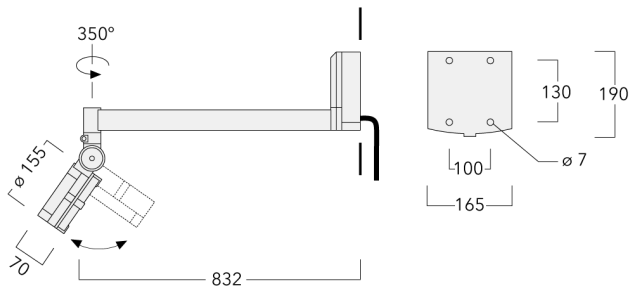

FLC131 LED - Wall bracket

Specifications

Material description

Body	Marine-grade, die-cast aluminium alloy
Lens	Safety glass lens
Colours	RAL9004 Signal black RAL9006 White aluminium RAL9007 Grey aluminium RAL7016 Anthracite grey RAL9016 Traffic white
Gasket	Silicone CCG® Controlled Compression Gasket
Fasteners	PCS Polymer Coated Stainless Steel Hardware
Ingress protection	IP55
Impact resistance	IK07
Corrosion resistance	5CE

Electrical description

Power supply	220-240V / 50-60 Hz
Driver / Ballast	Integral EC electronic converter in thermally-separated compartment
Surge protection	1/2 kV

Additional information

Lifetime	Ta=25° L90B10 > 90000h
Energy efficiency class	C-D (Light source)

Fagerhult Lighting Ltd

33-34 Dolben Street, SE1 0UQ London, United Kingdom

<https://we-ef.com/uk>

Subject to technical changes and errors. - Generated on 27/11/2024