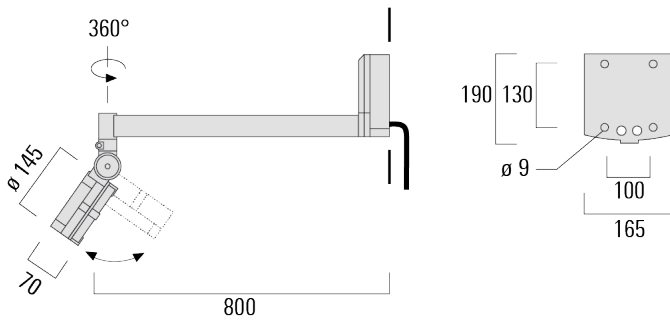

Specifications

Material description

Body	Marine-grade, all-aluminium construction
Lens	Safety glass lens
Colours	RAL9004 Signal black RAL9007 Grey aluminium RAL7016 Anthracite grey RAL9016 Traffic white
Gasket	Silicone CCG® Controlled Compression Gasket
Fasteners	PCS hardware
Ingress protection	IP55
Impact resistance	IK07
Corrosion resistance	5CE

Electrical description

Power supply	220-240V / 50-60 Hz
Driver / Ballast	Integral EC electronic converter in thermally-separated compartment

Additional information

Lifetime	Ta=25° L90B10 > 90000h