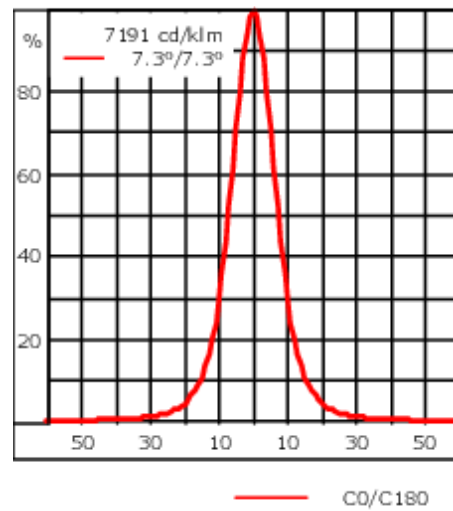

Specifications

Material description

Body	Marine-grade, all-aluminium construction
Lens	Safety glass lens
Colours	RAL9004 Signal black RAL9007 Grey aluminium RAL7016 Anthracite grey RAL9016 Traffic white
Gasket	Silicone CCG® Controlled Compression Gasket
Fasteners	PCS hardware
Ingress protection	IP55
Impact resistance	IK07
Corrosion resistance	5CE

Electrical description

Power supply	220-240V / 50-60 Hz
Driver / Ballast	Integral EC electronic converter in thermally-separated compartment

Additional information

Lifetime	Ta=25° L90B10 > 90000h