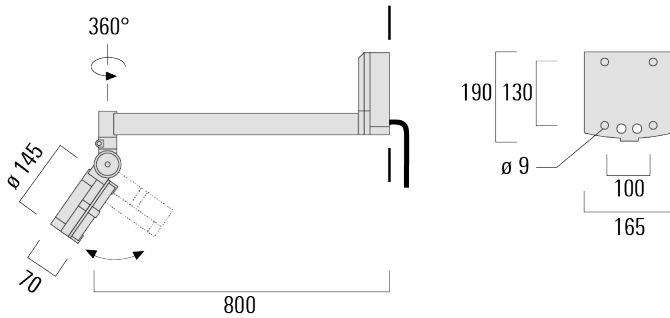

Knuckle permits 350° horizontal and 180° vertical aiming of optics.

Weight	4.80 kg
Light distribution	linear spread, very narrow beam [EE]
Light source	LED-12/24W / 700 mA - 3000 K
CRI	80
Power supply	EC
LEDs	12
Rated input power	27 W
Nominal Lumen (lm)	
LED Lumen	290
Total Lumen	3480
T _j	85
Rated lumens (lm)	
LED Lumen	228.7
Total Lumen	2744.2
T _a	25

146-0515+146-0418

FLC131 LED Wall bracket

we-ef

Specifications

Material description

Body	Marine-grade, all-aluminium construction
Lens	Safety glass lens
Colours	 RAL9004 Signal black  RAL9007 Grey aluminium  RAL7016 Anthracite grey  RAL9016 Traffic white
Gasket	Silicone CCG® Controlled Compression Gasket
Fasteners	PCS hardware
Ingress protection	IP55
Impact resistance	IK07
Corrosion resistance	5CE