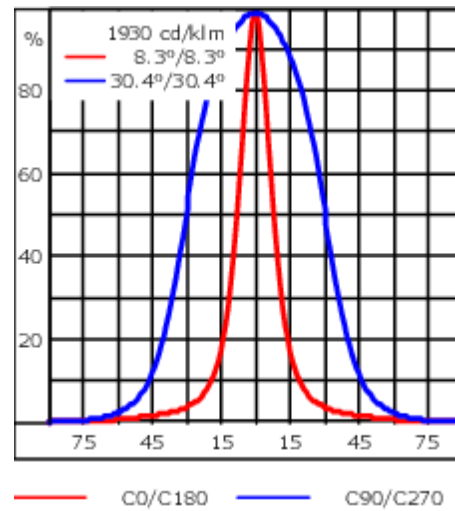

146-0515+146-0418

FLC131 LED Wall bracket

we-ef

Specifications

Material description

Body	Marine-grade, all-aluminium construction
Lens	Safety glass lens
Colours	RAL9004 Signal black RAL9007 Grey aluminium RAL7016 Anthracite grey RAL9016 Traffic white
Gasket	Silicone CCG® Controlled Compression Gasket
Fasteners	PCS hardware
Ingress protection	IP55
Impact resistance	IK07
Corrosion resistance	5CE

Electrical description

Power supply	220-240V / 50-60 Hz
Driver / Ballast	Integral EC electronic converter in thermally-separated compartment

Additional information

Lifetime	Ta=25° L90B10 > 90000h

WE-EF LIGHTING (Thailand) Co., Ltd.

57 Moo 5, Kingkaew Rd., Bangplee, 10540 Samutprakarn - Phone: +66 2 738 96 20 - Fax: +66 2 738 96 29

<https://we-ef.com/asia>

Subject to technical changes and errors. - Generated on 23/10/2024