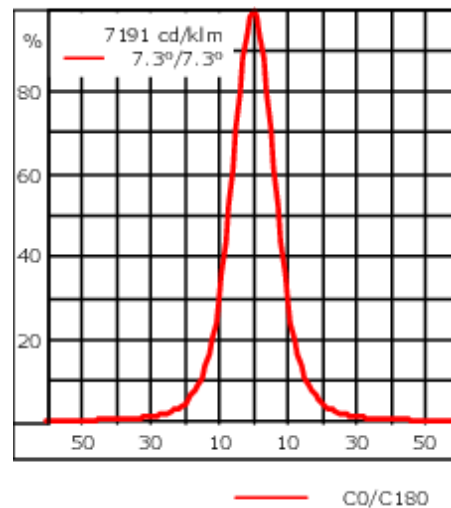

Specifications

Material description

Body	Marine-grade, die-cast aluminium alloy
Lens	Safety glass lens
Colours	RAL9004 Signal black RAL9006 White aluminium RAL9007 Grey aluminium RAL7016 Anthracite grey RAL9016 Traffic white
Gasket	Silicone CCG® Controlled Compression Gasket
Fasteners	PCS Polymer Coated Stainless Steel Hardware
Ingress protection	IP55
Impact resistance	IK07
Corrosion resistance	1

Electrical description

Power supply	220-240V / 50-60 Hz
Driver / Ballast	Integral EC electronic converter in thermally-separated compartment
Surge protection	1/2 kV

Additional information

Lifetime	Ta=25° L90B10 > 90000h
Energy efficiency class	C-D (Light source)