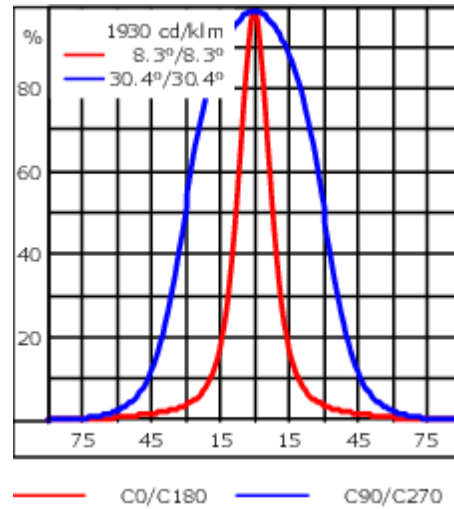

Specifications

Material description

Body	Marine-grade, die-cast aluminium alloy
Lens	Safety glass lens
Colours	RAL9004 Signal black RAL9006 White aluminium RAL9007 Grey aluminium RAL7016 Anthracite grey RAL9016 Traffic white
Gasket	Silicone CCG® Controlled Compression Gasket
Fasteners	PCS Polymer Coated Stainless Steel Hardware
Ingress protection	IP55
Impact resistance	IK07
Corrosion resistance	1

Electrical description

Power supply	220-240V / 50-60 Hz
Driver / Ballast	Integral EC electronic converter in thermally-separated compartment
Surge protection	1/2 kV

Additional information

Lifetime	Ta=25° L90B10 > 90000h
Energy efficiency class	C-D (Light source)