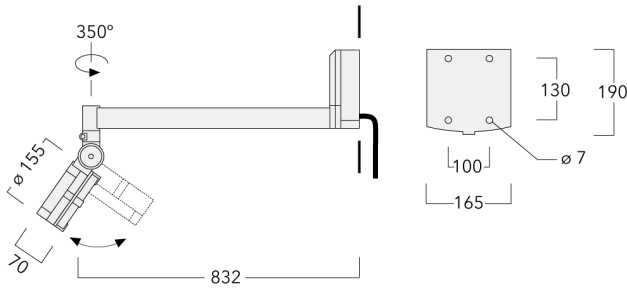

Knuckle permits 350° horizontal and 90° vertical aiming of optics.

Weight	4.50 kg
Light distribution	linear spread, very narrow beam [EE]
Light source	LED-12/24W / 700 mA - 4000 K
CRI	80
Power supply	EC
LEDs	12
Rated input power	27 W

Subject to technical changes and errors. - Generated on 23/10/2024

Specifications

Material description

Body	Marine-grade, die-cast aluminium alloy
Lens	Safety glass lens
Colours	<div style="display: flex; align-items: center;"> <div style="width: 20px; height: 15px; background-color: black; margin-right: 5px;"></div> RAL9004 Signal black </div> <div style="display: flex; align-items: center; margin-top: 5px;"> <div style="width: 20px; height: 15px; background-color: #cccccc; margin-right: 5px;"></div> RAL9006 White aluminium </div> <div style="display: flex; align-items: center; margin-top: 5px;"> <div style="width: 20px; height: 15px; background-color: #808080; margin-right: 5px;"></div> RAL9007 Grey aluminium </div> <div style="display: flex; align-items: center; margin-top: 5px;"> <div style="width: 20px; height: 15px; background-color: #333333; margin-right: 5px;"></div> RAL7016 Anthracite grey </div> <div style="display: flex; align-items: center; margin-top: 5px;"> <div style="width: 20px; height: 15px; background-color: #e0e0e0; margin-right: 5px;"></div> RAL9016 Traffic white </div>
Gasket	Silicone CCG® Controlled Compression Gasket
Fasteners	PCS Polymer Coated Stainless Steel Hardware
Ingress protection	IP55
Impact resistance	IK07
Corrosion resistance	1