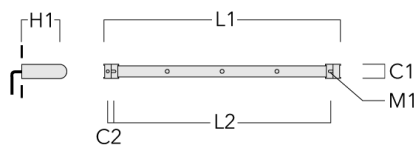

**FLC131 LED RAIL66**

---

Description	Part ID	C1
IO-20-WW-FLC131-LED	146-0645	110

---

---

**Honeycomb louvre**

---

Description	Part ID	C1
IW-FLC131-LED - [EE][EES]	146-0625	110

---

**Mounting Accessories**

**Universal**

Description	Part ID	C1	C2	H1	M1	Weight (kg)	L1	L2
2 Mains outlets (L=1150)	310-9200	75	30	200	12	5.90	1150	1045

3 Mains outlets (L=1150)	310-9202	75	30	200	12	5.90	1150	1045
--------------------------	----------	----	----	-----	----	------	------	------