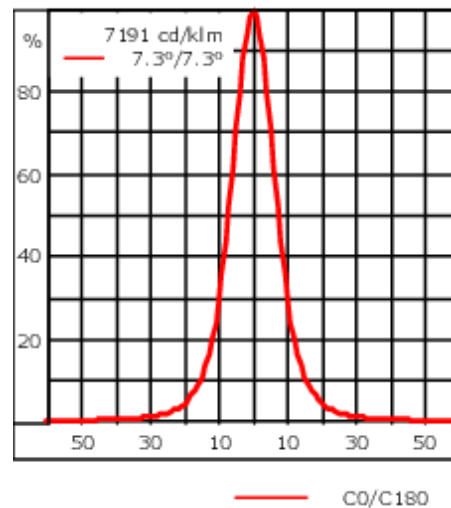

Including 0,4 m of flexible cable enclosed in stainless conduit, in-line connector and mounting clamp for installation to RAIL66 mounting system.

Weight	3.10 kg
Light distribution	symmetric, very narrow beam [EE]
Light source	LED-12/24W / 700 mA - 3000 K
CRI	80
Power supply	EC
LEDs	12
Rated input power	27 W
<b>Nominal Lumen (lm)</b>	
LED Lumen	290
Total Lumen	3480
T <sub>j</sub>	85
<b>Rated lumens (lm)</b>	
LED Lumen	240.3
Total Lumen	2883.7
T <sub>a</sub>	25