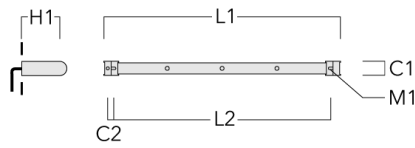

Mounting Accessories

Universal

Description	Part ID	C1	C2	H1	M1	Weight (kg)	L1	L2
2 Mains outlets (L=1150)	310-9200	75	30	200	12	5.90	1150	1045