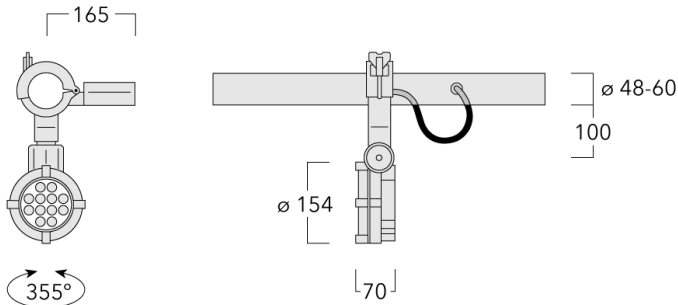

Including 0,4 m of flexible cable enclosed in stainless conduit, in-line connector and mounting clamp for installation to RAIL66 mounting system.

Weight	3.10 kg
Light distribution	symmetric, very narrow beam [EE]
Light source	LED-12/24W / 700 mA - 3000 K
CRI	80
Power supply	EC
LEDs	12
Rated input power	27 W
<b>Nominal Lumen (lm)</b>	
LED Lumen	290
Total Lumen	3480
T <sub>j</sub>	85
<b>Rated lumens (lm)</b>	
LED Lumen	240.3
Total Lumen	2883.7
T <sub>a</sub>	25