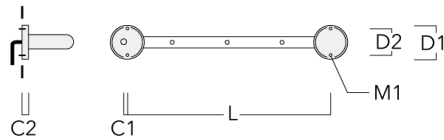

**Flat Surface Fitters**

**Fagerhult Lighting Ltd**

33-34 Dolben Street, SE1 0UQ London, United Kingdom

<https://we-ef.com/uk>

Subject to technical changes and errors. - Generated on 23/10/2024

**FLC131 LED RAIL66**

Description	Part ID	C1	C2	D1	D2	L	M1	Weight (kg)
Surface fitters (pair)	310-9290	20	30	180	140	1070	9	1.70

**Column Fitters**

Description	Part ID	C1	C2	L	M1	Weight (kg)
Column fitters (pair)	310-9294	30	100	1115	12	0.90