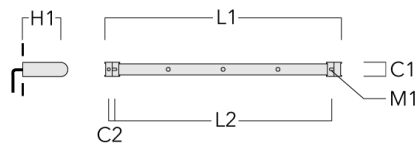

Flat Surface Fitters

Fagerhult Lighting Ltd

33-34 Dolben Street, SE1 0UQ London, United Kingdom

<https://we-ef.com/uk>

Subject to technical changes and errors. - Generated on 23/10/2024