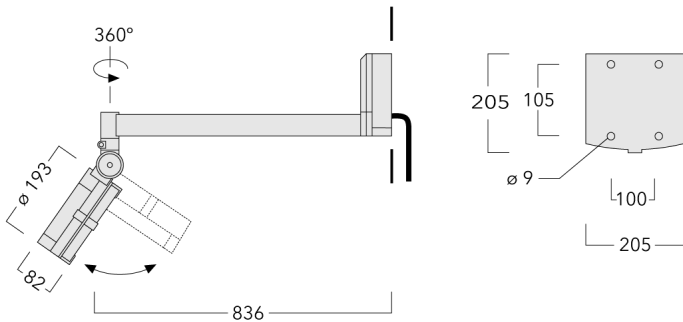

146-7055

FLC141 LED - Wall bracket

we-ef

Description

IP55, Class I. Class II on request. IK07. Marine-grade, die-cast aluminium alloy. 5CE superior corrosion protection including PCS hardware. Silicone CCG® Controlled Compression Gasket. Safety glass lens. Integral EC electronic converter in thermally separated compartment. CAD-optimised optics for superior illumination and glare control. OLC® One LED Concept. Optional 2200 K version available. Factory installed LED circuit board.

Knuckle permits 350° horizontal and 90° vertical aiming of optics.

Weight	5.80 kg
Light distribution	symmetric, medium beam [M]
Light source	LED-24/48W / 700 mA - 4000 K
CRI	80
Power supply	EC
LEDs	24
Rated input power	54 W

Subject to technical changes and errors. - Generated on 23/11/2024

Specifications

Material description

Body	Marine-grade, die-cast aluminium alloy
Lens	Safety glass lens
Colours	<div style="display: flex; flex-direction: column; gap: 5px;"> <div> RAL9004 Signal black</div> <div> RAL9006 White aluminium</div> <div> RAL9007 Grey aluminium</div> <div> RAL7016 Anthracite grey</div> <div> RAL9016 Traffic white</div> </div>
Gasket	Silicone rubber gaskets
Fasteners	PCS Polymer Coated Stainless Steel Hardware
Ingress protection	IP55
Impact resistance	IK07
Corrosion resistance	5CE