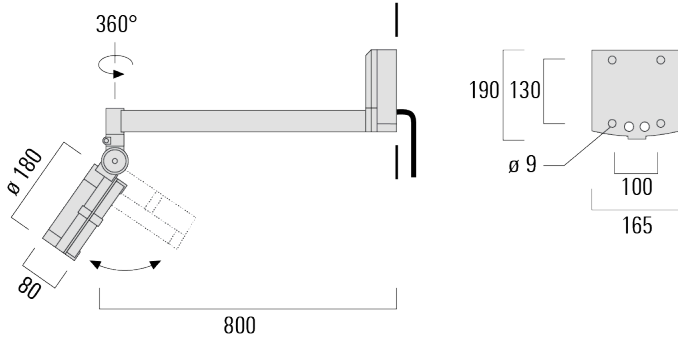

FLC141 LED Wall bracket

Specifications

Material description

Body	Marine-grade, all-aluminium construction
Lens	Safety glass lens
Colours	RAL9004 Signal black RAL9007 Grey aluminium RAL7016 Anthracite grey RAL9016 Traffic white
Gasket	Silicone CCG® Controlled Compression Gasket
Fasteners	PCS hardware
Ingress protection	IP55
Impact resistance	IK07
Corrosion resistance	5CE

Electrical description

Power supply	220-240V / 50-60 Hz
Driver / Ballast	Integral EC electronic converter in thermally-separated compartment

Additional information

Lifetime	Ta=25° L90B10 > 90000h