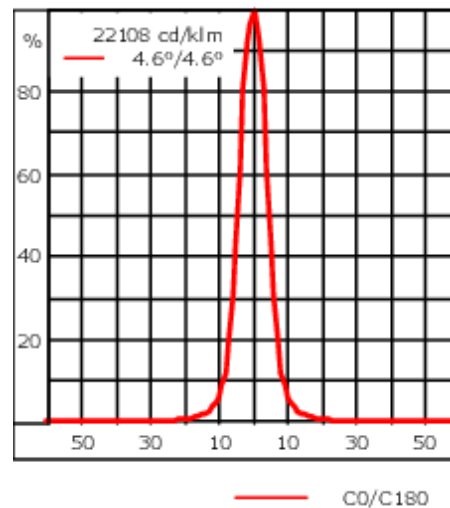

FLC141 LED - support mural

Spécifications

Description du matériel

Corps	Corps en fonte d'aluminium, visserie inox avec traitement PCS
Lentille	Verre de sécurité
Couleurs	Peinture poudre disponible avec 35 couleurs différents
Joint	Joint silicone CCG®
Visserie	PCS Inox avec recouvrement polymère
IP	IP55
IK	IK07
Protection contre la corrosion	5CE

Description électrique

Alimentation électrique	220-240V / 50-60 Hz
Driver	Driver électronique séparé thermiquement

Informations complémentaires

Durée de vie	Ta=25° L90B10 > 90000h
Classe d'efficacité énergétique	C-D

WE-EF LUMIERE

ZAC de Chesnes Nord, 6 Rue de Brisson, CS80330, 38290 Satolas et Bonce - Téléphone: +33 4 74 99 14 44
info.france@we-ef.com - <https://we-ef.com/fr>

Sous réserve de modifications techniques et d'erreurs. - Généré le 23/11/2024