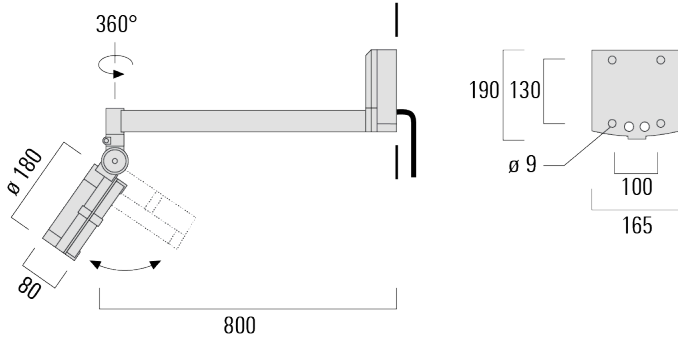

Knuckle permits 350° horizontal and 180° vertical aiming of optics.

Weight	5.80 kg
Light distribution	symmetric, very narrow beam, sharp cut-off [EES]
Light source	LED-24/48W / 700 mA - 3000 K
CRI	80
Power supply	EC
LEDs	24
Rated input power	54 W
Nominal Lumen (lm)	
LED Lumen	290
Total Lumen	6960
T _j	85
Rated lumens (lm)	
LED Lumen	268.4
Total Lumen	6442.7
T _a	25

146-7056

FLC141 LED Wall bracket

we-ef

Specifications

Material description

Body	Marine-grade, all-aluminium construction
Lens	Safety glass lens
Colours	 RAL9004 Signal black  RAL9007 Grey aluminium  RAL7016 Anthracite grey  RAL9016 Traffic white
Gasket	Silicone CCG® Controlled Compression Gasket
Fasteners	PCS hardware
Ingress protection	IP55
Impact resistance	IK07
Corrosion resistance	5CE