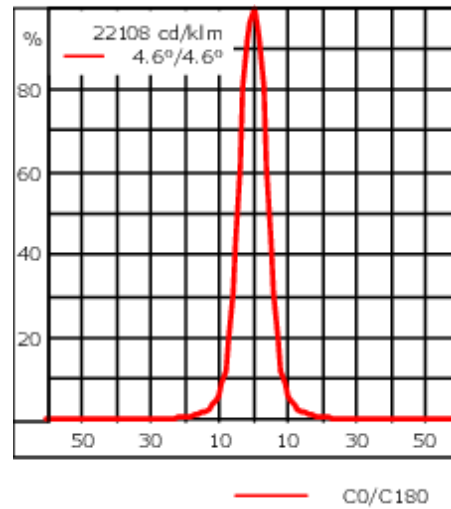

146-7056

FLC141 LED Wall bracket

we-ef

Specifications

Material description

Body	Marine-grade, all-aluminium construction
Lens	Safety glass lens
Colours	RAL9004 Signal black RAL9007 Grey aluminium RAL7016 Anthracite grey RAL9016 Traffic white
Gasket	Silicone CCG® Controlled Compression Gasket
Fasteners	PCS hardware
Ingress protection	IP55
Impact resistance	IK07
Corrosion resistance	5CE

Electrical description

Power supply	220-240V / 50-60 Hz
Driver / Ballast	Integral EC electronic converter in thermally-separated compartment

Additional information

Lifetime	Ta=25° L90B10 > 90000h

WE-EF LIGHTING (Thailand) Co., Ltd.

57 Moo 5, Kingkaew Rd., Bangplee, 10540 Samutprakarn - Phone: +66 2 738 96 20 - Fax: +66 2 738 96 29

<https://we-ef.com/asia>

Subject to technical changes and errors. - Generated on 23/11/2024