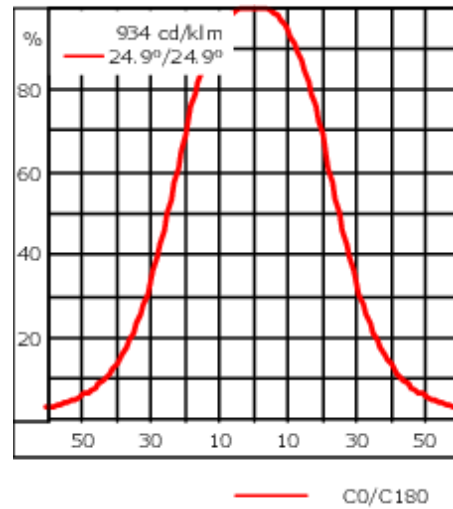

Spécifications

Description du matériel

Corps	Corps en fonte d'aluminium, visserie inox avec traitement PCS
Lentille	Verre de sécurité
Couleurs	Peinture poudre disponible avec 35 couleurs différents
Joint	Joint silicone CCG®
Visserie	PCS Inox avec recouvrement polymère
IP	IP66
IK	IK07
Protection contre la corrosion	5CE
Surface exposée au vent	0.057 m²

Description électrique

Alimentation électrique	220-240V / 50-60 Hz
Driver	Driver électronique séparé thermiquement

WE-EF LUMIERE

ZAC de Chesnes Nord, 6 Rue de Brisson, CS80330, 38290 Satolas et Bonce - Téléphone: +33 4 74 99 14 44
info.france@we-ef.com - <https://we-ef.com/fr>

Sous réserve de modifications techniques et d'erreurs. - Généré le 23/11/2024