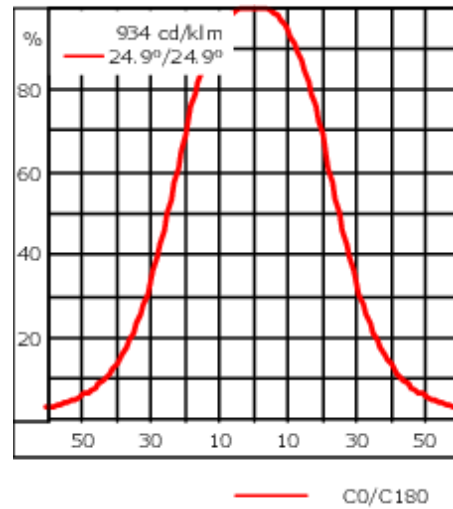

Specifications

Material description

Body	Marine-grade, die-cast aluminium alloy
Lens	Safety glass lens
Colours	RAL9004 Signal black RAL9006 White aluminium RAL9007 Grey aluminium RAL7016 Anthracite grey RAL9016 Traffic white
Gasket	Silicone CCG® Controlled Compression Gasket
Fasteners	PCS Polymer Coated Stainless Steel Hardware
Ingress protection	IP55
Impact resistance	IK07
Corrosion resistance	5CE

Electrical description

Power supply	220-240V / 50-60 Hz
Driver / Ballast	Integral EC electronic converter in thermally-separated compartment
Surge protection	1/2 kV

Additional information

Lifetime	Ta=25° L90B10 > 90000h
Energy efficiency class	C-D (Light source)