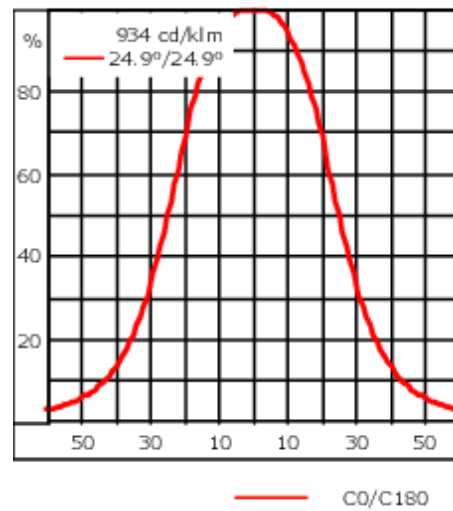

Specifications

Material description

Body	Marine-grade, die-cast aluminium alloy
Lens	Safety glass lens
Colours	RAL9004 Signal black RAL9006 White aluminium RAL9007 Grey aluminium RAL7016 Anthracite grey RAL9016 Traffic white
Gasket	Silicone CCG® Controlled Compression Gasket
Fasteners	PCS Polymer Coated Stainless Steel Hardware
Ingress protection	IP55
Impact resistance	IK07
Corrosion resistance	5CE

Electrical description

Power supply	220-240V / 50-60 Hz
Driver / Ballast	Integral EC electronic converter in thermally-separated compartment
Surge protection	1/2 kV

Additional information

Lifetime	Ta=25° L90B10 > 90000h
Energy efficiency class	C-D (Light source)