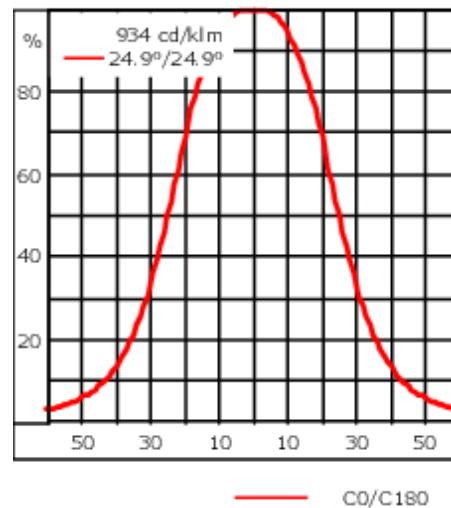

FLC141 LED - support mural

Spécifications

Description du matériel

Corps	Corps en fonte d'aluminium, visserie inox avec traitement PCS
Lentille	Verre de sécurité
Couleurs	RAL9004 Noir de sécurité RAL9007 Aluminium gris RAL7016 Gris anthracite RAL9016 Blanc signalisation
Joint	Joint silicone CCG®
Visserie	PCS Inox avec recouvrement polymère
IP	IP55
IK	IK07
Protection contre la corrosion	5CE

Description électrique

Alimentation électrique	220-240V / 50-60 Hz
Driver	Driver électronique séparé thermiquement

Informations complémentaires

Durée de vie	Ta=25° L90B10 > 90000h
Classe d'efficacité énergétique	C-D

WE-EF Switzerland AG

Himmelrichstrasse 6, 6003 Luzern - Téléphone: +41 22 752 49 94

info.switzerland@we-ef.com - <https://we-ef.com/ch_fr>

Sous réserve de modifications techniques et d'erreurs. - Généré le 23/11/2024