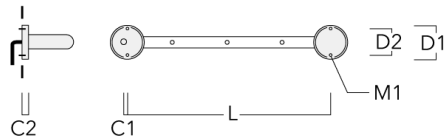

Flat Surface Fitters

Fagerhult Lighting Ltd

33-34 Dolben Street, SE1 0UQ London, United Kingdom

<https://we-ef.com/uk>

Subject to technical changes and errors. - Generated on 23/10/2024

FLC141 LED RAIL66

| Description | Part ID | C1 | C2 | D1 | D2 | L | M1 | Weight (kg) |
|------------------------|----------|----|----|-----|-----|------|----|-------------|
| Surface fitters (pair) | 310-9290 | 20 | 30 | 180 | 140 | 1070 | 9 | 1.70 |