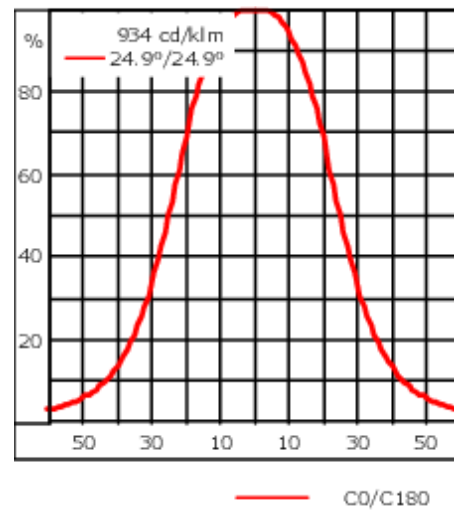

Specifications

Material description

Body	Marine-grade die-cast aluminium alloy
Lens	Safety glass lens
Colours	RAL9004 Signal black RAL9006 White aluminium RAL9007 Grey aluminium RAL7016 Anthracite grey RAL9016 Traffic white
Gasket	Silicone rubber gasket
Fasteners	PCS Polymer Coated Stainless Steel Hardware
Ingress protection	IP66
Impact resistance	IK07
Corrosion resistance	5CE

Electrical description

Power supply	220-240V / 50-60 Hz
Driver / Ballast	Integral EC electronic converter in thermally-separated compartment
Surge protection	1/2 kV

Additional information

Lifetime	Ta=25° L90B10 > 90000h
Energy efficiency class	C-D (Light source)

Fagerhult Lighting Ltd

33-34 Dolben Street, SE1 0UQ London, United Kingdom

<https://we-ef.com/uk>

Subject to technical changes and errors. - Generated on 23/10/2024