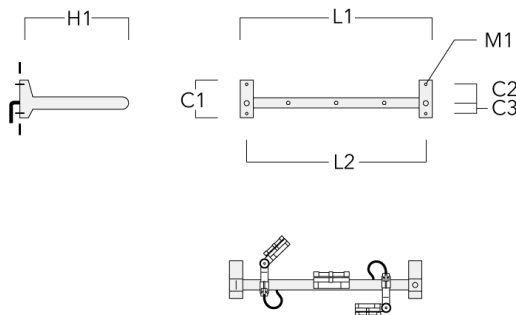

Flat Surface Fitters

Fagerhult Lighting Ltd

33-34 Dolben Street, SE1 0UQ London, United Kingdom

<https://we-ef.com/uk>

Subject to technical changes and errors. - Generated on 23/10/2024

FLC141 LED RAIL66

| Description | Part ID | C1 | C2 | D1 | D2 | L | M1 | Weight (kg) |
|------------------------|----------|----|----|-----|-----|------|----|-------------|
| Surface fitters (pair) | 310-9290 | 20 | 30 | 180 | 140 | 1070 | 9 | 1.70 |

Cantilever

| Description | Part ID | C1 | C2 | C3 | H1 | M1 | Weight (kg) | L1 | L2 |
|--------------------------|----------|-----|-----|----|-----|----|-------------|------|------|
| 2 Mains outlets (L=1150) | 310-9230 | 220 | 120 | 60 | 600 | 13 | 12 | 1150 | 1070 |