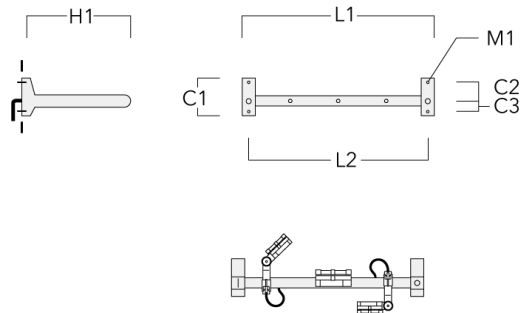

3 Mains outlets (L=1650)	310-9240	220	120	60	600	13	13.30	1650	1570