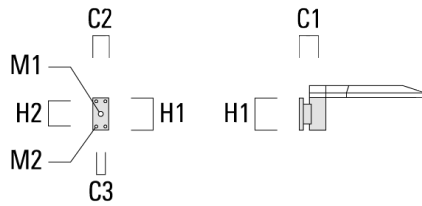

Mounting Accessories

Wall and pole brackets RV

| Description | Part ID | Additional information | C1 | C2 | C3 | D1 | D × L1 | H1 | H2 | L | M1 | M2 | Weight (lb) | C | D | H |
|------------------|----------|------------------------|----|-------|-------|-------|--------|-------|------|---|------|-------|-------------|---|-----|---|
| RVO Wall bracket | 108-0979 | RVO Wall bracket | | 4.25" | 3.94" | 2.36" | | 7.87" | 6.3" | | 1.5" | 0.47" | 4.41 | | 108 | |