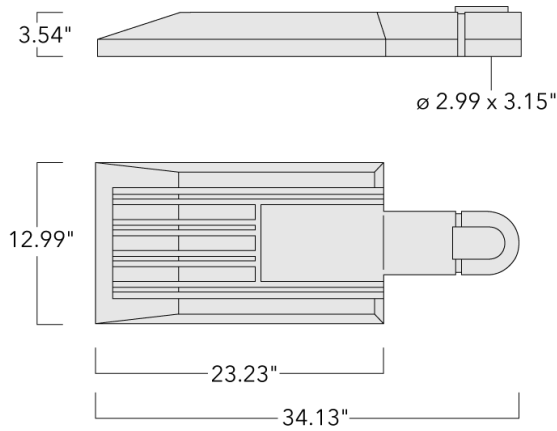

108-0823

PFL540 LED

we-ef

Specifications

Material description

Body	Marine-grade die-cast aluminium alloy
Lens	PMMA RFC Reflection Contuor Lens technology
Colors	 RAL9004 Black RAL9007 Grey Metallic RAL9016 White RAL8019 Dark Bronze
Gasket	Silicone rubber gasket
Fasteners	PCS Polymer Coated Stainless Steel hardware
Ingress protection	IP66
Impact resistance	IK08
Corrosion resistance	5CE
Windage	0.5

WE-EF LIGHTING USA, LLC

410-D Keystone Drive, 15086 Warrendale, PA 15086 - Phone: +1 724 742 0030

customersupport.usa@we-ef.com - <https://we-ef.com/us>

Subject to technical changes and errors. - Generated on 11/23/2024