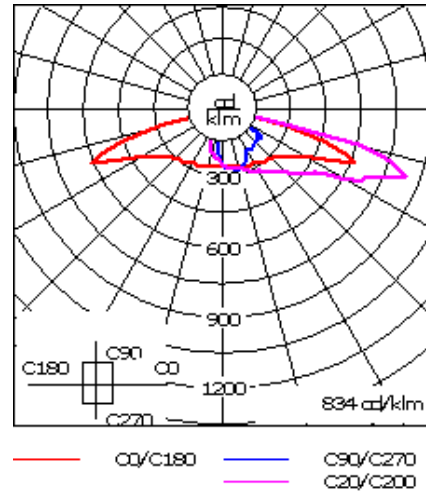

108-0823

PFL540 LED

we-ef

Specifications

Material description

Body	Marine-grade die-cast aluminium alloy
Lens	PMMA RFC Reflection Contuor Lens technology
Colors	 RAL9004 Black RAL9007 Grey Metallic RAL9016 White RAL8019 Dark Bronze
Gasket	Silicone rubber gasket
Fasteners	PCS Polymer Coated Stainless Steel hardware
Ingress protection	IP66
Impact resistance	IK08
Corrosion resistance	5CE
Windage	0.5

WE-EF LIGHTING USA, LLC

410-D Keystone Drive, 15086 Warrendale, PA 15086 - Phone: +1 724 742 0030

customersupport.usa@we-ef.com - <https://we-ef.com/us>

Subject to technical changes and errors. - Generated on 11/23/2024