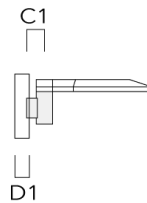

WE-EF LIGHTING USA, LLC

410-D Keystone Drive, 15086 Warrendale, PA 15086 - Phone: +1 724 742 0030
customersupport.usa@we-ef.com - <https://we-ef.com/us>

Subject to technical changes and errors. - Generated on 11/23/2024