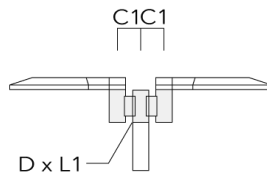

108-0823

we-ef

PFL540 LED

Description	Part ID	Additional information	C1	C2	C3	D1	D x L1	H1	H2	L	M1	M2	Weight (lb)	C	D	H
RV2-76 Pole bracket, double	108-0980	5.79					3 x 4			2.99			10.58	147	76	200

RV5 Pole bracket	108-0982	4.25"					3.0"-9.5"						3.75 lbs	106		200