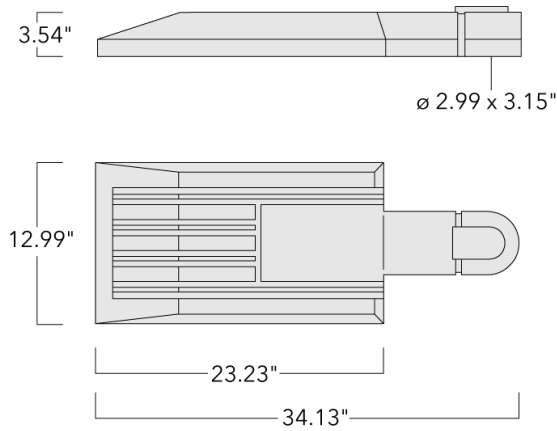

108-0824

PFL540 LED

we-ef

Specifications

Material description

Body	Marine-grade die-cast aluminium alloy
Lens	PMMA RFC Reflection Contuor Lens technology
Colors	 RAL9004 Black RAL9007 Grey Metallic RAL9016 White RAL8019 Dark Bronze
Gasket	Silicone rubber gasket
Fasteners	PCS Polymer Coated Stainless Steel hardware
Ingress protection	IP66
Impact resistance	IK08
Corrosion resistance	5CE
Windage	0.5

WE-EF LIGHTING USA, LLC

410-D Keystone Drive, 15086 Warrendale, PA 15086 - Phone: +1 724 742 0030

customersupport.usa@we-ef.com - <https://we-ef.com/us>

Subject to technical changes and errors. - Generated on 11/23/2024