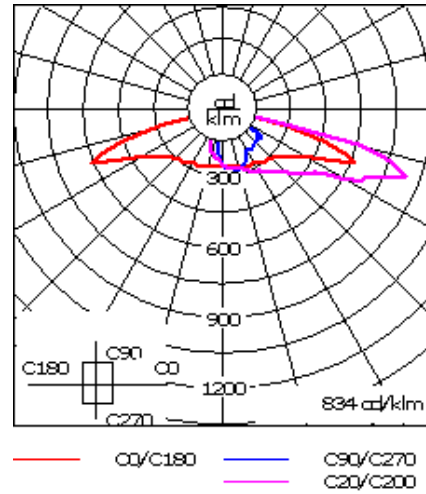

108-0824

PFL540 LED

we-ef

Specifications

Material description

Body	Marine-grade die-cast aluminium alloy
Lens	PMMA RFC Reflection Contuor Lens technology
Colors	 RAL9004 Black RAL9007 Grey Metallic RAL9016 White RAL8019 Dark Bronze
Gasket	Silicone rubber gasket
Fasteners	PCS Polymer Coated Stainless Steel hardware
Ingress protection	IP66
Impact resistance	IK08
Corrosion resistance	5CE
Windage	0.5

WE-EF LIGHTING USA, LLC

410-D Keystone Drive, 15086 Warrendale, PA 15086 - Phone: +1 724 742 0030

customersupport.usa@we-ef.com - <https://we-ef.com/us>

Subject to technical changes and errors. - Generated on 11/23/2024