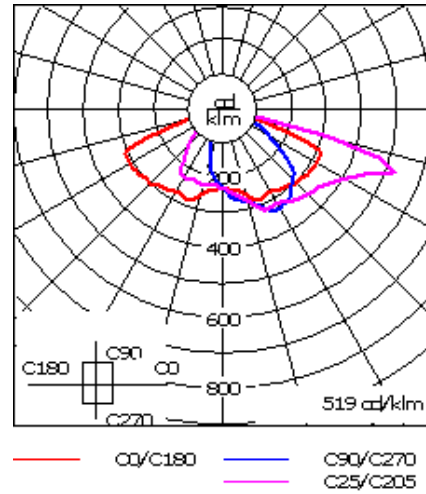

108-0828

PFL540 LED

we-ef

Specifications

Material description

Body	Marine-grade die-cast aluminium alloy
Lens	PMMA RFC Reflection Contour Lens technology
Colors	 RAL9004 Black RAL9007 Grey Metallic RAL9016 White RAL8019 Dark Bronze
Gasket	Silicone rubber gasket
Fasteners	PCS Polymer Coated Stainless Steel hardware
Ingress protection	IP66
Impact resistance	IK08
Corrosion resistance	5CE
Windage	0.5

WE-EF LIGHTING USA, LLC

410-D Keystone Drive, 15086 Warrendale, PA 15086 - Phone: +1 724 742 0030

customersupport.usa@we-ef.com - <https://we-ef.com/us>

Subject to technical changes and errors. - Generated on 11/23/2024