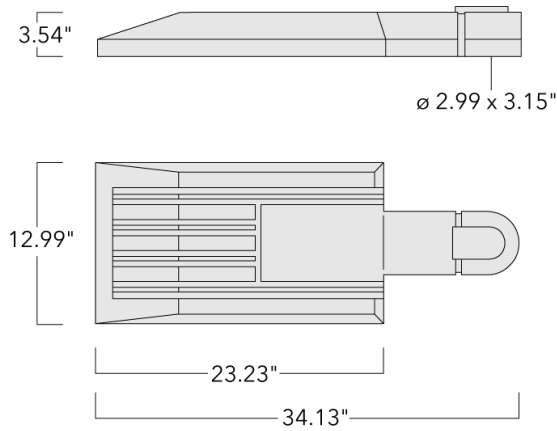

108-0828

PFL540 LED

we-ef

Specifications

Material description

Body	Marine-grade die-cast aluminium alloy
Lens	PMMA RFC Reflection Contour Lens technology
Colors	 RAL9004 Black RAL9007 Grey Metallic RAL9016 White RAL8019 Dark Bronze
Gasket	Silicone rubber gasket
Fasteners	PCS Polymer Coated Stainless Steel hardware
Ingress protection	IP66
Impact resistance	IK08
Corrosion resistance	5CE
Windage	0.5

WE-EF LIGHTING USA, LLC

410-D Keystone Drive, 15086 Warrendale, PA 15086 - Phone: +1 724 742 0030

customersupport.usa@we-ef.com - <https://we-ef.com/us>

Subject to technical changes and errors. - Generated on 11/23/2024