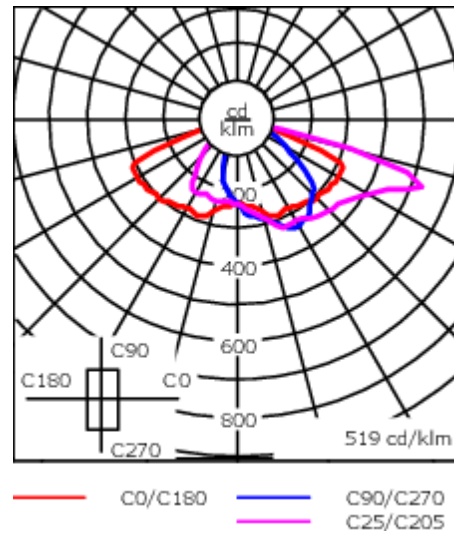

Spécifications

Description du matériel

Corps	Corps en fonte d'aluminium, visserie inox avec traitement PCS
Lentille	Lentille LED en PMMA, technologie OLC® - Vasque polycarbonate technologie RFC®
Couleurs	RAL9004 Noir de sécurité RAL9007 Aluminium gris RAL7016 Gris anthracite RAL9016 Blanc signalisation
Joint	Joint silicone CCG®
Visserie	PCS Inox avec revêtement polymère
IP	IP66
IK	IK08
Protection contre la corrosion	5CE
Surface exposée au vent	0.23

Description électrique

Alimentation électrique	220-240V / 50-60 Hz
Driver	Driver électronique. DALI
Power factor	> 0.9

WE-EF Switzerland AG

Himmelrichstrasse 6, 6003 Luzern - Téléphone: +41 22 752 49 94

info.switzerland@we-ef.com - <https://we-ef.com/ch_fr>

Sous réserve de modifications techniques et d'erreurs. - Généré le 23/11/2024