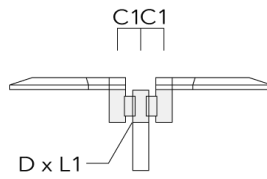

108-0830

PFL540 LED

we-ef

Description	Part ID	Additional information	C1	C2	C3	D1	D x L1	H1	H2	L	M1	M2	Weight (lb)	C	D	H
RV2-76 Pole bracket, double	108-0980	5.79					3 x 4			2.99			10.58	147	76	200

RV5 Pole bracket	108-0982	4.25"					3.0"-9.5"						3.75 lbs	106		200