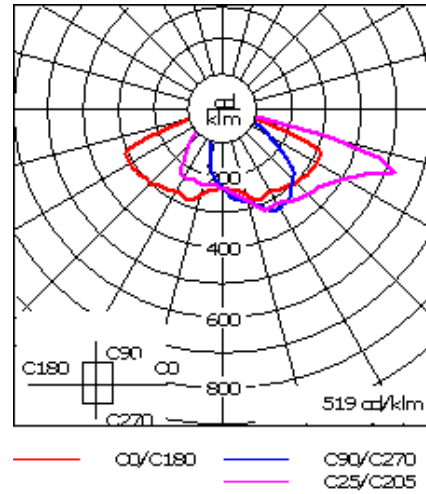

108-0830

PFL540 LED

we-ef

Specifications

Material description

Body	Marine-grade die-cast aluminium alloy
Lens	PMMA RFC Reflection Contour Lens technology
Colors	 RAL9004 Black RAL9007 Grey Metallic RAL9016 White RAL8019 Dark Bronze
Gasket	Silicone rubber gasket
Fasteners	PCS Polymer Coated Stainless Steel hardware
Ingress protection	IP66
Impact resistance	IK08
Corrosion resistance	5CE
Windage	0.5

WE-EF LIGHTING USA, LLC

410-D Keystone Drive, 15086 Warrendale, PA 15086 - Phone: +1 724 742 0030

customersupport.usa@we-ef.com - <https://we-ef.com/us>

Subject to technical changes and errors. - Generated on 11/23/2024