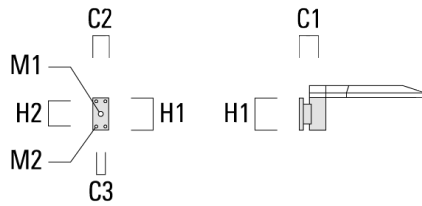

Mounting Accessories

Wall and pole brackets RV

Description	Part ID	Additional information	C1	C2	C3	D1	D × L1	H1	H2	L	M1	M2	Weight (lb)	C	D	H
RV0 Wall bracket	108-0979	RV0 Wall bracket		4.25"	3.94"	2.36"		7.87"	6.3"		1.5"	0.47"	4.41	108		