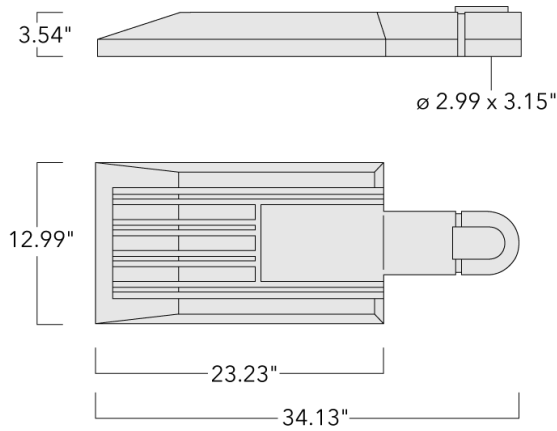

108-0830

PFL540 LED

we-ef

Specifications

Material description

Body	Marine-grade die-cast aluminium alloy
Lens	PMMA RFC Reflection Contour Lens technology
Colors	 RAL9004 Black RAL9007 Grey Metallic RAL9016 White RAL8019 Dark Bronze
Gasket	Silicone rubber gasket
Fasteners	PCS Polymer Coated Stainless Steel hardware
Ingress protection	IP66
Impact resistance	IK08
Corrosion resistance	5CE
Windage	0.5

WE-EF LIGHTING USA, LLC

410-D Keystone Drive, 15086 Warrendale, PA 15086 - Phone: +1 724 742 0030

customersupport.usa@we-ef.com - <https://we-ef.com/us>

Subject to technical changes and errors. - Generated on 11/23/2024