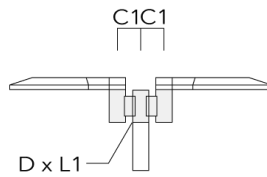

108-0831

PFL540 LED

we-ef

Description	Part ID	Additional information	C1	C2	C3	D1	D x L1	H1	H2	L	M1	M2	Weight (lb)	C	D	H
RV2-76 Pole bracket, double	108-0980	5.79					3 x 4			2.99			10.58	147	76	200

RV5 Pole bracket	108-0982	4.25"					3.0"-9.5"						3.75 lbs	106		200