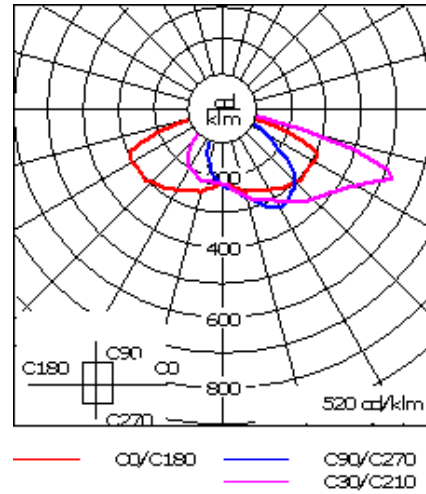

108-0831

PFL540 LED

we-ef

Specifications

Material description

Body	Marine-grade die-cast aluminium alloy
Lens	PMMA RFC Reflection Contour Lens technology
Colors	 RAL9004 Black RAL9007 Grey Metallic RAL9016 White RAL8019 Dark Bronze
Gasket	Silicone rubber gasket
Fasteners	PCS Polymer Coated Stainless Steel hardware
Ingress protection	IP66
Impact resistance	IK08
Corrosion resistance	5CE
Windage	0.5

WE-EF LIGHTING USA, LLC

410-D Keystone Drive, 15086 Warrendale, PA 15086 - Phone: +1 724 742 0030

customersupport.usa@we-ef.com - <https://we-ef.com/us>

Subject to technical changes and errors. - Generated on 11/23/2024