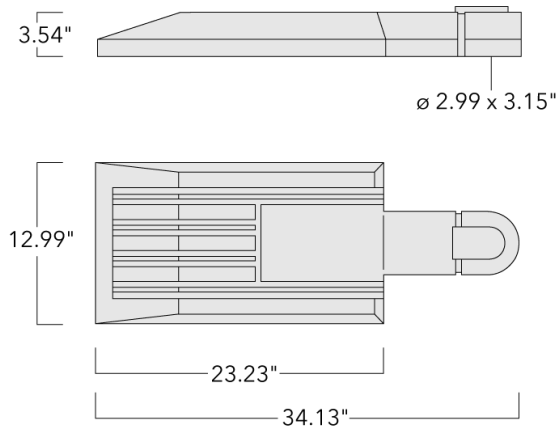

108-0831

PFL540 LED

we-ef

Specifications

Material description

Body	Marine-grade die-cast aluminium alloy
Lens	PMMA RFC Reflection Contour Lens technology
Colors	 RAL9004 Black RAL9007 Grey Metallic RAL9016 White RAL8019 Dark Bronze
Gasket	Silicone rubber gasket
Fasteners	PCS Polymer Coated Stainless Steel hardware
Ingress protection	IP66
Impact resistance	IK08
Corrosion resistance	5CE
Windage	0.5

WE-EF LIGHTING USA, LLC

410-D Keystone Drive, 15086 Warrendale, PA 15086 - Phone: +1 724 742 0030

customersupport.usa@we-ef.com - <https://we-ef.com/us>

Subject to technical changes and errors. - Generated on 11/23/2024