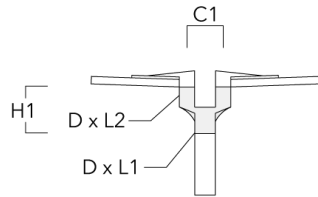

108-0833

PFL540 LED

we-ef

AKV

Description	Part ID	C1	D × L1	D × L2	H1	Weight (kg)
AKV2-76	300-0053	180	76x100	67x	235	1.50

WE-EF LIGHTING (Thailand) Co., Ltd.

57 Moo 5, Kingkaew Rd., Bangplee, 10540 Samutprakarn - Phone: +66 2 738 96 20 - Fax: +66 2 738 96 29

<https://we-ef.com/asia>

Subject to technical changes and errors. - Generated on 23/11/2024