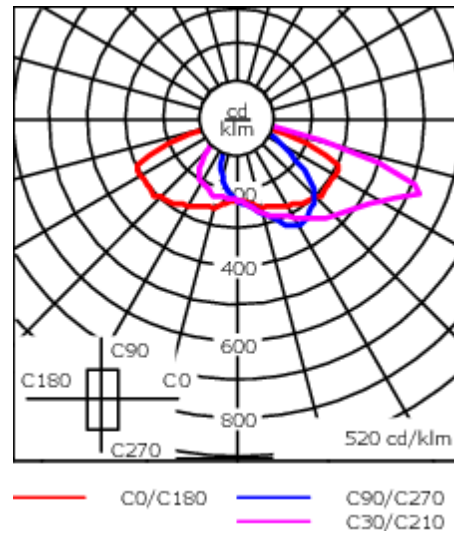

Specifications

Material description

Body	Marine-grade, die-cast aluminium alloy
Lens	RFC™ Reflection Free Contour main lens
Colours	RAL9004 Signal black RAL9007 Grey aluminium RAL7016 Anthracite grey RAL9016 Traffic white
Gasket	Silicone CCG® Controlled Compression Gasket
Fasteners	PCS Polymer Coated Stainless Steel Hardware
Ingress protection	IP66
Impact resistance	IK08
Corrosion resistance	5CE
Windage	0.23

Electrical description

Power supply	220-240V / 50-60 Hz
Driver / Ballast	Integral electronic converter with DALI interface
Power factor	> 0.9

Additional information

Lifetime	Ta=25° L90B10 > 90000h
BUG Rating	Please see individual Spec Sheets for classification of Backlight, Uplight and Glare

WE-EF LIGHTING (Thailand) Co., Ltd.

57 Moo 5, Kingkaew Rd., Bangplee, 10540 Samutprakarn - Phone: +66 2 738 96 20 - Fax: +66 2 738 96 29

<https://we-ef.com/asia>

Subject to technical changes and errors. - Generated on 23/11/2024