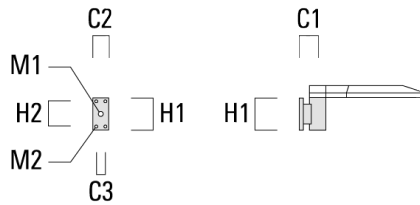

Mounting Accessories

Wall and pole brackets RV

Description	Part ID	Additional information	C1	C2	C3	D1	D × L1	H1	H2	M1	M2	Weight (kg)	C	D	H
RV0 Wall bracket	108-0979-AP	RV0 Wall bracket	108	100	45			200	160	40	12	2.80	108		