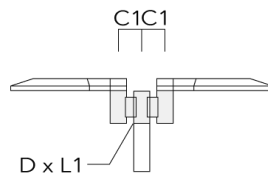

RV2-76 Pole bracket, double	108-0980		147				76 x 100					8.10	147	76	200