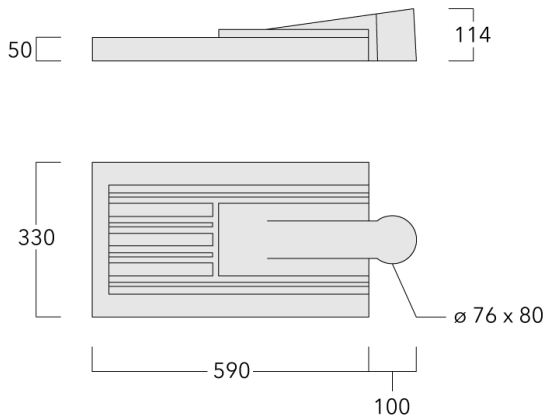

Specifications

Material description

Body	Marine-grade, die-cast aluminium alloy
Lens	RFC™ Reflection Free Contour main lens
Colours	RAL9004 Signal black RAL9007 Grey aluminium RAL7016 Anthracite grey RAL9016 Traffic white
Gasket	Silicone CCG® Controlled Compression Gasket
Fasteners	PCS Polymer Coated Stainless Steel Hardware
Ingress protection	IP66
Impact resistance	IK08
Corrosion resistance	5CE
Windage	0.146 m²

Electrical description

Power supply	220-240V / 50-60 Hz
Driver / Ballast	Integral electronic converter with DALI interface
Power factor	> 0.9

Additional information

Lifetime	Ta=25° L90B10 > 90000h
BUG Rating	Please see individual Spec Sheets for classification of Backlight, Uplight and Glare

WE-EF LIGHTING (Thailand) Co., Ltd.

57 Moo 5, Kingkaew Rd., Bangplee, 10540 Samutprakarn - Phone: +66 2 738 96 20 - Fax: +66 2 738 96 29

<https://we-ef.com/asia>

Subject to technical changes and errors. - Generated on 23/10/2024