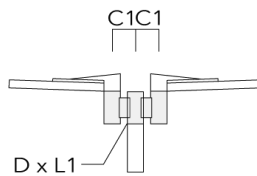

RV2-76 Pole bracket, double	108-0980		147				76 x 100					8.10	147	76	200