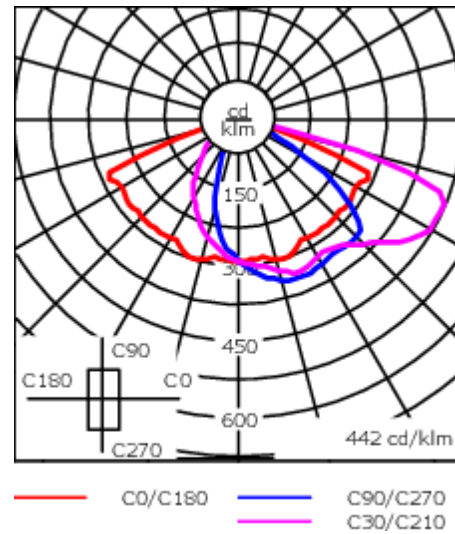

Specifications

Material description

Body	Marine-grade, die-cast aluminium alloy
Lens	RFC™ Reflection Free Contour main lens
Colours	RAL9004 Signal black RAL9007 Grey aluminium RAL7016 Anthracite grey RAL9016 Traffic white
Gasket	Silicone CCG® Controlled Compression Gasket
Fasteners	PCS Polymer Coated Stainless Steel Hardware
Ingress protection	IP66
Impact resistance	IK08
Corrosion resistance	5CE
Windage	0.146 m²

Electrical description

Power supply	220-240V / 50-60 Hz
Driver / Ballast	Integral electronic converter with DALI interface
Power factor	> 0.9

Additional information

Lifetime	Ta=25° L90B10 > 90000h
BUG Rating	Please see individual Spec Sheets for classification of Backlight, Uplight and Glare

WE-EF LIGHTING (Thailand) Co., Ltd.

57 Moo 5, Kingkaew Rd., Bangplee, 10540 Samutprakarn - Phone: +66 2 738 96 20 - Fax: +66 2 738 96 29

<https://we-ef.com/asia>

Subject to technical changes and errors. - Generated on 23/10/2024