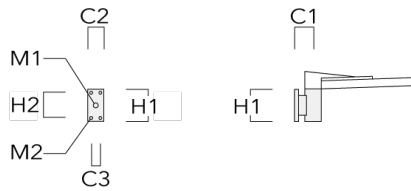

Mounting Accessories

Wall and pole brackets RV

Description	Part ID	Additional information	C1	C2	C3	D1	D × L1	H1	H2	M1	M2	Weight (kg)	C	D	H
RV0 Wall bracket	108-0979-AP	RV0 Wall bracket	108	100	45			200	160	40	12	2.80	108		