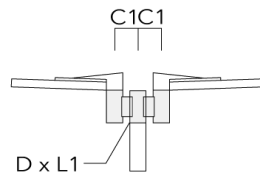

Description	Part ID	Additional information	C1	C2	C3	D1	D × L1	H1	H2	M1	M2	Weight (lb)	C	D	H
RV2-76 Pole bracket, double	108-0980	5.79					3 x 4					10.58	147	76	200