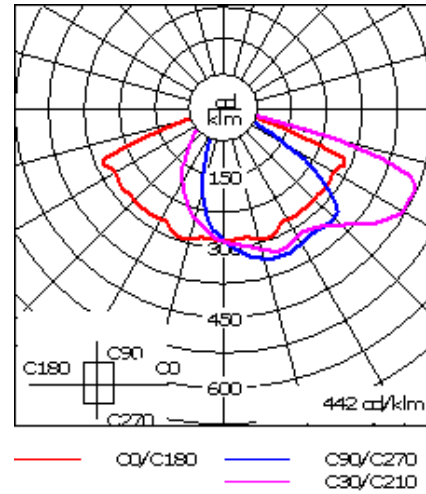

108-0850

VFL540 LED

we-ef

Specifications

Material description

Body	Marine-grade, die-cast aluminium alloy
Lens	PMMA RFC Reflection Contour Lens technology
Colors	 RAL9004 Black RAL9007 Grey Metallic RAL9016 White RAL8019 Dark Bronze
Gasket	Silicone rubber gasket
Fasteners	PCS Polymer Coated Stainless Steel hardware
Ingress protection	IP66
Impact resistance	IK08
Corrosion resistance	5CE
Windage	2.10 ft²

WE-EF LIGHTING USA, LLC

410-D Keystone Drive, 15086 Warrendale, PA 15086 - Phone: +1 724 742 0030

customersupport.usa@we-ef.com - <https://we-ef.com/us>

Subject to technical changes and errors. - Generated on 10/23/2024