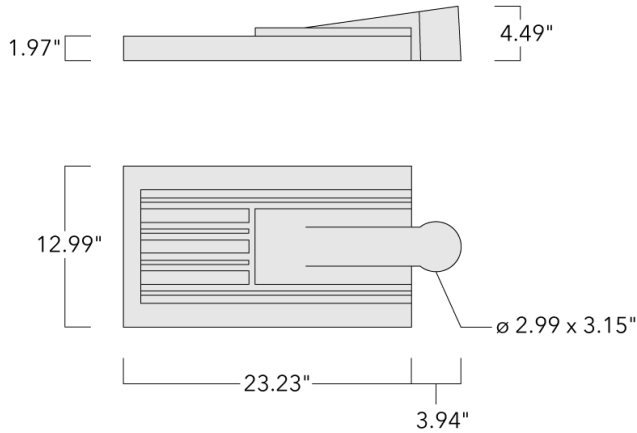

108-0850

VFL540 LED

we-ef

Specifications

Material description

Body	Marine-grade, die-cast aluminium alloy
Lens	PMMA RFC Reflection Contour Lens technology
Colors	 RAL9004 Black RAL9007 Grey Metallic RAL9016 White RAL8019 Dark Bronze
Gasket	Silicone rubber gasket
Fasteners	PCS Polymer Coated Stainless Steel hardware
Ingress protection	IP66
Impact resistance	IK08
Corrosion resistance	5CE
Windage	2.10 ft²

WE-EF LIGHTING USA, LLC

410-D Keystone Drive, 15086 Warrendale, PA 15086 - Phone: +1 724 742 0030

customersupport.usa@we-ef.com - <https://we-ef.com/us>

Subject to technical changes and errors. - Generated on 10/23/2024