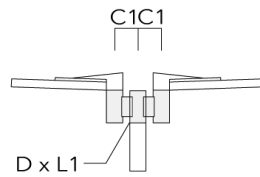

VFL540 LED

Description	Part ID	Additional information	C1	C2	C3	D1	D × L1	H1	H2	M1	M2	Weight (lb)	C	D	H
RV2-76 Pole bracket, double	108-0980	5.79					3 x 4					10.58	147	76	200

RV5 Pole bracket	108-0982	4.25"				3.0"-9.5"						3.75 lbs	106		200