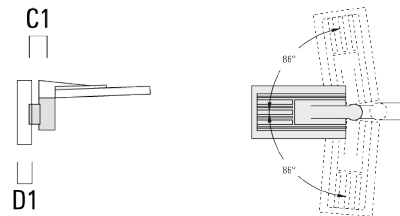

WE-EF LIGHTING USA, LLC

410-D Keystone Drive, 15086 Warrendale, PA 15086 - Phone: +1 724 742 0030

customersupport.usa@we-ef.com - <https://we-ef.com/us>

Subject to technical changes and errors. - Generated on 10/23/2024