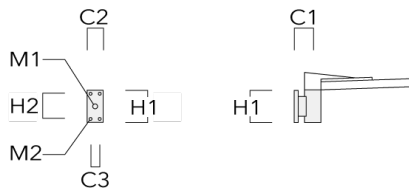

108-0858

we-ef

VFL540 LED

Mounting Accessories

Wall and pole brackets RV

Description	Part ID	Additional information	C1	C2	C3	D1	D × L1	H1	H2	M1	M2	Weight (lb)	C	D	H
RVO Wall bracket	108-0979	RVO Wall bracket		4.25"	3.94"	2.36"		7.87"	6.3"	1.5"	0.47"	4.41	108		