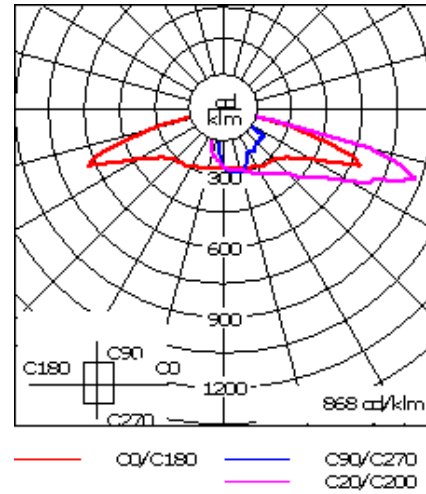

108-0858

we-ef

VFL540 LED

Specifications

Material description

Body	Marine-grade, die-cast aluminium alloy
Lens	PMMA RFC Reflection Contour Lens technology
Colors	 RAL9004 Black RAL9007 Grey Metallic RAL9016 White RAL8019 Dark Bronze
Gasket	Silicone rubber gasket
Fasteners	PCS Polymer Coated Stainless Steel hardware
Ingress protection	IP66
Impact resistance	IK08
Corrosion resistance	5CE
Windage	2.10 ft²

WE-EF LIGHTING USA, LLC

410-D Keystone Drive, 15086 Warrendale, PA 15086 - Phone: +1 724 742 0030

customersupport.usa@we-ef.com - <https://we-ef.com/us>

Subject to technical changes and errors. - Generated on 10/23/2024