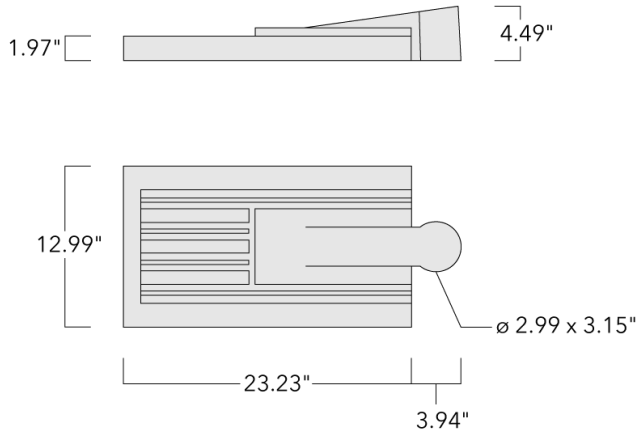

108-0858

we-ef

VFL540 LED

Specifications

Material description

Body	Marine-grade, die-cast aluminium alloy
Lens	PMMA RFC Reflection Contour Lens technology
Colors	 RAL9004 Black RAL9007 Grey Metallic RAL9016 White RAL8019 Dark Bronze
Gasket	Silicone rubber gasket
Fasteners	PCS Polymer Coated Stainless Steel hardware
Ingress protection	IP66
Impact resistance	IK08
Corrosion resistance	5CE
Windage	2.10 ft²

WE-EF LIGHTING USA, LLC

410-D Keystone Drive, 15086 Warrendale, PA 15086 - Phone: +1 724 742 0030

customersupport.usa@we-ef.com - <https://we-ef.com/us>

Subject to technical changes and errors. - Generated on 10/23/2024